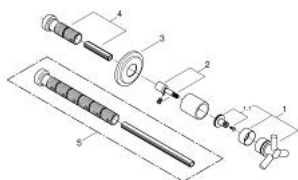

19 069 000 ATRIO CONCEALED STOP-VALVE TRIM

PRODUCT DESCRIPTION

- set for final installation for
- 35 028 000
- for concealed valves, 1/2", 3/4"
- GROHE StarLight chrome finish
- installation depth adjustable
- 20-80 mm
- escutcheon with screwable wall sealing
- with Ypsilon handle

19 069 000 ATRIO CONCEALED STOP-VALVE TRIM

SPARE PARTS, November 2013 – now

- 1: Handle Atrio Ypsilon (Spare part-nr. 45603000)
- 1.1: Replacement handle connection kit (Spare part-nr. 45605000)
- 2: Extension (Spare part-nr. 45607000)
- 3: Escutcheon (Spare part-nr. 45608000)
- 4: Extension 20-80 (Spare part-nr. 45202000)
- 5: Extension-set 200 mm (Spare part-nr. 45203000)*