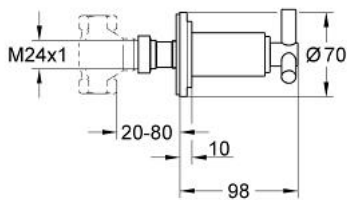

19 069 000 ATRIO CONCEALED STOP-VALVE TRIM

PRODUCT DESCRIPTION

- set for final installation for
- 35 028 000
- for concealed valves, 1/2", 3/4"
- GROHE StarLight chrome finish
- installation depth adjustable
- 20-80 mm
- escutcheon with screwable wall sealing
- with Ypsilon handle

19 069 000 ATRIO CONCEALED STOP-VALVE TRIM

SPARE PARTS, November 2013 – now

- 1: Handle Atrio Ypsilon (Spare part-nr. 45603000)
- 1.1: Replacement handle connection kit (Spare part-nr. 45605000)
- 2: Extension (Spare part-nr. 45607000)
- 3: Escutcheon (Spare part-nr. 45608000)
- 4: Extension 20-80 (Spare part-nr. 45202000)
- 5: Extension-set 200 mm (Spare part-nr. 45203000)*