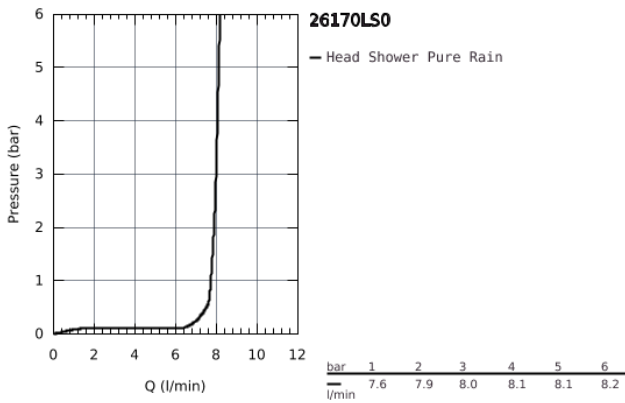

26 170 LS0 RAINSHOWER VERIS 300 X 150 HEAD SHOWER SET 422 MM, 1 SPRAY

PRODUCT DESCRIPTION

- Consisting of:
- metal head shower Rainshower Veris, spray plate white (27 470 LS0)
- 1 spray pattern:
- Rain
- Rainshower shower arm 422 mm, escutcheon white (26 146 LS0)
- GROHE DreamSpray perfect spray pattern
- GROHE StarLight chrome finish
- SpeedClean anti-limescale system
- suitable for instantaneous heater
- starting at 0.5 bar flow pressure

26 170 LS0 **RAINSHOWER VERIS 300 X 150 HEAD SHOWER SET 422 MM, 1 SPRAY**

26 170 LS0 **RAINSHOWER VERIS 300 X 150 HEAD SHOWER SET 422 MM, 1 SPRAY**

SPARE PARTS, September 2013 – now

1: Inlet valve assembly (Spare part-nr. 45933000)