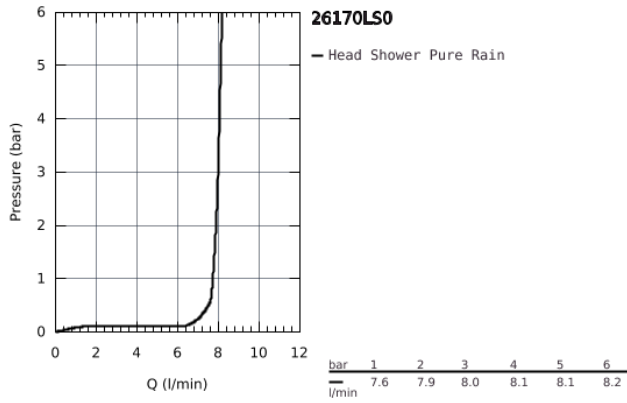

26 170 LS0 RAINSHOWER VERIS 300 X 150 HEAD SHOWER SET 422 MM, 1 SPRAY

PRODUCT DESCRIPTION

- Consisting of:
- metal head shower Rainshower Veris, spray plate white (27 470 LS0)
- 1 spray pattern:
- Rain
- Rainshower shower arm 422 mm, escutcheon white (26 146 LS0)
- GROHE DreamSpray perfect spray pattern
- GROHE StarLight chrome finish
- SpeedClean anti-limescale system
- suitable for instantaneous heater
- starting at 0.5 bar flow pressure

26 170 LS0 **RAINSHOWER VERIS 300 X 150 HEAD SHOWER SET 422 MM, 1 SPRAY**

26 170 LS0 **RAINSHOWER VERIS 300 X 150 HEAD SHOWER SET 422 MM, 1 SPRAY**

SPARE PARTS, September 2013 – now

1: Inlet valve assembly (Spare part-nr. 45933000)