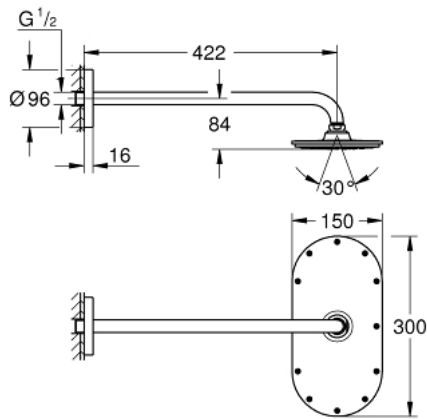

26 170 LS0 RAINSHOWER VERIS 300 X 150 HEAD SHOWER SET 422 MM, 1 SPRAY

PRODUCT DESCRIPTION

- Consisting of:
- metal head shower Rainshower Veris, spray plate white (27 470 LS0)
- 1 spray pattern:
- Rain
- Rainshower shower arm 422 mm, escutcheon white (26 146 LS0)
- GROHE DreamSpray perfect spray pattern
- GROHE StarLight chrome finish
- SpeedClean anti-limescale system
- suitable for instantaneous heater
- starting at 0.5 bar flow pressure

26 170 LS0 **RAINSHOWER VERIS 300 X 150 HEAD SHOWER SET 422 MM, 1 SPRAY**

26 170 LS0 **RAINSHOWER VERIS 300 X 150 HEAD SHOWER SET 422 MM, 1 SPRAY**

SPARE PARTS, September 2013 – now

1: Inlet valve assembly (Spare part-nr. 45933000)