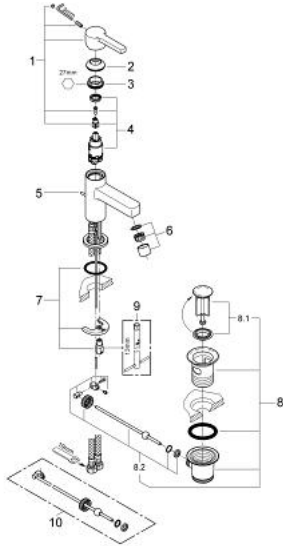

32 109 000 LINEARE BASIN MIXER 1/2"
XS-SIZE

SPARE PARTS, February 2008 – now

- 1: Lever (Spare part-nr. 46579000)
- 2: Shield for cross handle (Spare part-nr. 46581000)
- 3: retaining ring (Spare part-nr. 07419000)
- 4: Cartridge (Spare part-nr. 46580000)
- 5: Pop-up rod (Spare part-nr. 46739000)
- 6: Flow restrictor (Spare part-nr. 06574000)
- 7: Shank mounting kit (Spare part-nr. 46249000)
- 8: Pop-up waste set 1 1/4" (Spare part-nr. 28910000)
- 8.1: Chrome bath plug (Spare part-nr. 07182000)
- 8.2: Eccentric rod (Spare part-nr. 07052000)
- 9: Mounting wrench (Spare part-nr. 19017000)*
- 10: Eccentric rod (Spare part-nr. 07341000)*