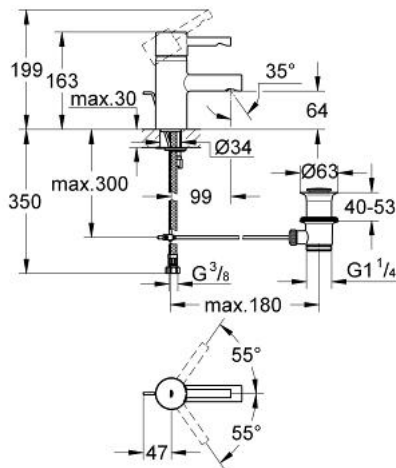

33 562 000 **ESSENCE BASIN MIXER 1/2"**  
**S-SIZE**

**PRODUCT DESCRIPTION**

- monobloc installation
- GROHE SilkMove 35 mm ceramic cartridge
- adjustable flow rate limiter
- integrated mousseur
- flexible connection hoses
- pop-up waste set 1 1/4"
- rapid installation system
- covered lever fixing
- optional temperature limiter (46 375 000)
- GROHE StarLight chrome finish

33 562 000 **ESSENCE BASIN MIXER 1/2"**  
**S-SIZE**

**SPARE PARTS**, July 2008 – now

- 1: Lever (Spare part-nr. 46535000)
- 2: Shield for cross handle (Spare part-nr. 46436000)
- 3: Screw coupling (Spare part-nr. 46460000)
- 4: Cartridge (Spare part-nr. 46374000)
- 5: Pop-up rod (Spare part-nr. 10769000)
- 6: Mousseur set (Spare part-nr. 13937000)
- 7: Shank mounting kit (Spare part-nr. 46249000)
- 8: Pop-up waste set (Spare part-nr. 28915000)
- 8.1: Chrome bath plug (Spare part-nr. 45210000)
- 9: Temperature limiter (Spare part-nr. 46375000)\*