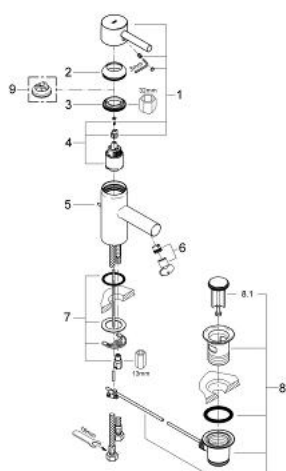

33 562 000 **ESSENCE BASIN MIXER 1/2"**  
**S-SIZE**

**PRODUCT DESCRIPTION**

- monobloc installation
- GROHE SilkMove 35 mm ceramic cartridge
- adjustable flow rate limiter
- integrated mousseur
- flexible connection hoses
- pop-up waste set 1 1/4"
- rapid installation system
- covered lever fixing
- optional temperature limiter (46 375 000)
- GROHE StarLight chrome finish

33 562 000 **ESSENCE BASIN MIXER 1/2"**  
**S-SIZE**

**SPARE PARTS**, July 2008 – now

- 1: Lever (Spare part-nr. 46535000)
- 2: Shield for cross handle (Spare part-nr. 46436000)
- 3: Screw coupling (Spare part-nr. 46460000)
- 4: Cartridge (Spare part-nr. 46374000)
- 5: Pop-up rod (Spare part-nr. 10769000)
- 6: Mousseur set (Spare part-nr. 13937000)
- 7: Shank mounting kit (Spare part-nr. 46249000)
- 8: Pop-up waste set (Spare part-nr. 28915000)
- 8.1: Chrome bath plug (Spare part-nr. 45210000)
- 9: Temperature limiter (Spare part-nr. 46375000)\*