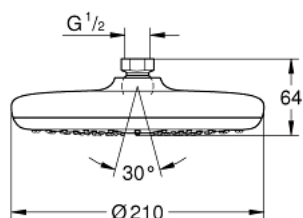

## 26 409 EN0 TEMPESTA 210 HEAD SHOWER 1 SPRAY

### PRODUCT DESCRIPTION

- Rain
- Ø 210 mm
- Ball joint +/- 15° rotatable
- connection thread 1/2"
- GROHE EcoJoy 6.6 l/min flow limiter
- GROHE DreamSpray perfect spray pattern
- GROHE StarLight finish
- SpeedClean anti-limescale system
- Inner WaterGuide for a longer life
- suitable for instantaneous heater
- min. recommended pressure 1.0 bar