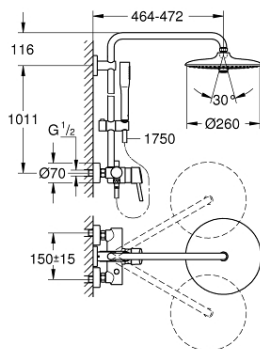

23 061 002 EUPHORIA CONCETTO SYSTEM 260 SHOWER SYSTEM WITH SINGLE LEVER FOR WALL MOUNTING

PRODUCT DESCRIPTION

- Consisting of:
 - horizontal swivable 450 mm projection shower arm
 - exposed single-lever shower mixer with diverter
 - allows change between:
 - head shower Euphoria 260 (26 457)
 - 3 spray patterns:
 - Rain, SmartRain, Jet
 - with ball joint
 - rotation angle $\pm 15^\circ$
 - hand shower Euphoria Cosmopolitan Stick (27 400)
 - Rain spray pattern
 - adjustable height via gliding element
 - Silverflex shower hose 1750 mm (28 388 000)
 - GROHE EcoJoy 9.5 l/min flow limiter
 - GROHE SilkMove 46 mm ceramic cartridge
 - GROHE DreamSpray perfect spray pattern
 - GROHE StarLight chrome finish
 - SpeedClean anti-limescale system
 - Inner WaterGuide for a longer life
 - Twistfree preventing the hose from twisting
 - suitable for instantaneous heaters from 18 kW/h
 - minimum flow rate 7 l/min.