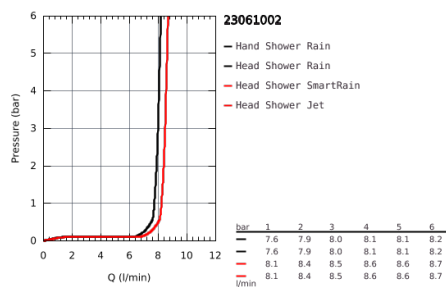

23 061 002 EUPHORIA CONCETTO SYSTEM 260 SHOWER SYSTEM WITH SINGLE LEVER FOR WALL MOUNTING

PRODUCT DESCRIPTION

- Consisting of:
 - horizontal swivable 450 mm projection shower arm
 - exposed single-lever shower mixer with diverter
 - allows change between:
 - head shower Euphoria 260 (26 457)
 - 3 spray patterns:
 - Rain, SmartRain, Jet
 - with ball joint
 - rotation angle $\pm 15^\circ$
 - hand shower Euphoria Cosmopolitan Stick (27 400)
 - Rain spray pattern
 - adjustable height via gliding element
 - Silverflex shower hose 1750 mm (28 388 000)
 - GROHE EcoJoy 9.5 l/min flow limiter
 - GROHE SilkMove 46 mm ceramic cartridge
 - GROHE DreamSpray perfect spray pattern
 - GROHE StarLight chrome finish
 - SpeedClean anti-limescale system
 - Inner WaterGuide for a longer life
 - Twistfree preventing the hose from twisting
 - suitable for instantaneous heaters from 18 kW/h
 - minimum flow rate 7 l/min.