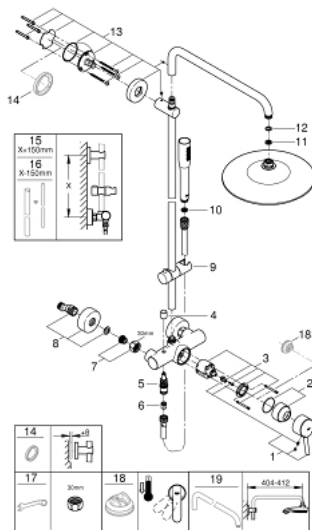

23 061 002 EUPHORIA CONCETTO SYSTEM 260 SHOWER SYSTEM WITH SINGLE LEVER FOR WALL MOUNTING

SPARE PARTS, October 2016 – now

1. 1: Lever (Spare part-nr. 46723000)
   - 2: Shield for cross handle (Spare part-nr. 46025000)
   - 3: Cartridge (Spare part-nr. 46048000)
   - 4: Diverter knob (Spare part-nr. 64309000)
   - 5: Diverter (Spare part-nr. 65655000)
   - 6: Non-return valve (Spare part-nr. 08565000)
   - 7: Screw joint (Spare part-nr. 45044000)
   - 7.1: O-Ring Ø15 x Ø2 (Spare part-nr. 0311900M)
   - 8: S-union (Spare part-nr. 12662000)
   - 9: Sliding piece (Spare part-nr. 12140000)
   - 10: Strainer (Spare part-nr. 0700200M)
   - 11: Strainer (Spare part-nr. 48007000)
   - 12: Fibre seal dia. Ø 18,5 x Ø 12 x 2 (Spare part-nr. 0138900M)
   - 13: Outlet shower holder (Spare part-nr. 48279000)
   - 14: Spacer (Spare part-nr. 27180000)*
   - 15: Shower system pipe for retrofitting (Spare part-nr. 48053000)*
   - 16: Shower system pipe for retrofitting (Spare part-nr. 48054000)*
   - 17: Special Spanner (Spare part-nr. 19377000)*
   - 18: Temperature limiter (Spare part-nr. 46375000)*
   - 19: Shower arm for shower systems (Spare part-nr. 14047000)*
2. Optional accessories