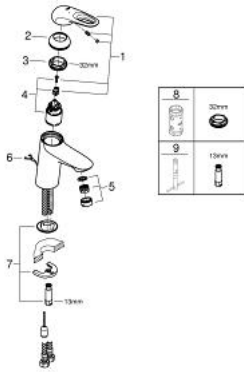

23 566 003 **EUROSTYLE BASIN MIXER 1/2"**
S-SIZE

PRODUCT DESCRIPTION

- monobloc installation
- loop metal lever
- GROHE SilkMove 35 mm ceramic cartridge
- adjustable flow rate limiter
- with temperature limiter
- GROHE StarLight chrome finish
- GROHE EcoJoy mousseur 5.7 l/min
- GROHE FastFixation installation system
- retractable chain
- flexible connection hoses
- GROHE Zero isolated inner water ways - lead and nickel free within the tap

23 566 003 **EUROSTYLE BASIN MIXER 1/2"**
S-SIZE

SPARE PARTS, January 2015 – now

- 1: Lever (Spare part-nr. 46938000)
 - 2: Shield for cross handle (Spare part-nr. 46492000)
 - 3: Screw ring (Spare part-nr. 46815000)
 - 4: Cartridge (Spare part-nr. 46374000)
 - 5: Flow restrictor (Spare part-nr. 48159000)
 - 6: Chain support (Spare part-nr. 06815000)
 - 7: Shank mounting kit (Spare part-nr. 46671000)
 - 8: Socket Spanner (Spare part-nr. 19332000)*
 - 9: Mounting wrench (Spare part-nr. 19017000)*
- * Optional accessories