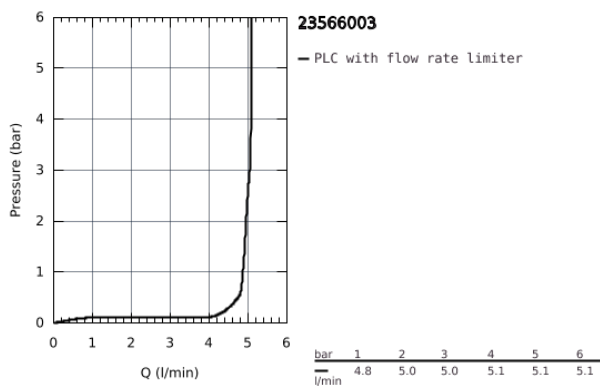

23 566 003 **EUROSTYLE BASIN MIXER 1/2"**
S-SIZE

PRODUCT DESCRIPTION

- monobloc installation
- loop metal lever
- GROHE SilkMove 35 mm ceramic cartridge
- adjustable flow rate limiter
- with temperature limiter
- GROHE StarLight chrome finish
- GROHE EcoJoy mousseur 5.7 l/min
- GROHE FastFixation installation system
- retractable chain
- flexible connection hoses
- GROHE Zero isolated inner water ways - lead and nickel free within the tap

23 566 003 **EUROSTYLE BASIN MIXER 1/2"**
S-SIZE

SPARE PARTS, January 2015 – now

- 1: Lever (Spare part-nr. 46938000)
 - 2: Shield for cross handle (Spare part-nr. 46492000)
 - 3: Screw ring (Spare part-nr. 46815000)
 - 4: Cartridge (Spare part-nr. 46374000)
 - 5: Flow restrictor (Spare part-nr. 48159000)
 - 6: Chain support (Spare part-nr. 06815000)
 - 7: Shank mounting kit (Spare part-nr. 46671000)
 - 8: Socket Spanner (Spare part-nr. 19332000)*
 - 9: Mounting wrench (Spare part-nr. 19017000)*
- * Optional accessories