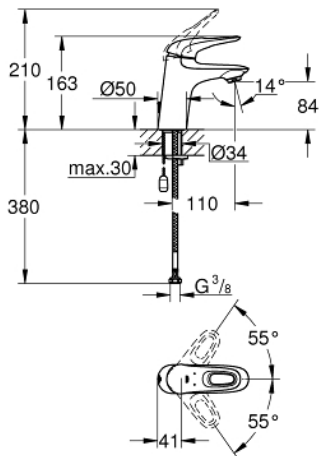

23 566 003 **EUROSTYLE BASIN MIXER 1/2"**
S-SIZE

PRODUCT DESCRIPTION

- monobloc installation
- loop metal lever
- GROHE SilkMove 35 mm ceramic cartridge
- adjustable flow rate limiter
- with temperature limiter
- GROHE StarLight chrome finish
- GROHE EcoJoy mousseur 5.7 l/min
- GROHE FastFixation installation system
- retractable chain
- flexible connection hoses
- GROHE Zero isolated inner water ways - lead and nickel free within the tap

23 566 003 **EUROSTYLE BASIN MIXER 1/2"**
S-SIZE

SPARE PARTS, January 2015 – now

- 1: Lever (Spare part-nr. 46938000)
 - 2: Shield for cross handle (Spare part-nr. 46492000)
 - 3: Screw ring (Spare part-nr. 46815000)
 - 4: Cartridge (Spare part-nr. 46374000)
 - 5: Flow restrictor (Spare part-nr. 48159000)
 - 6: Chain support (Spare part-nr. 06815000)
 - 7: Shank mounting kit (Spare part-nr. 46671000)
 - 8: Socket Spanner (Spare part-nr. 19332000)*
 - 9: Mounting wrench (Spare part-nr. 19017000)*
- * Optional accessories