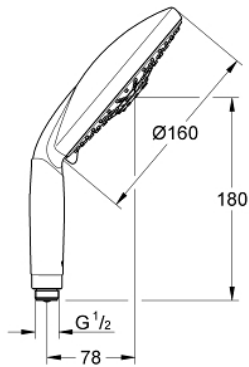

28 765 000 **RAINSHOWER CLASSIC 160 HAND SHOWER 4 SPRAYS**

PRODUCT DESCRIPTION

- Rain / Jet / Pure / Champagne spray
- GROHE StarLight chrome finish
- SpeedClean anti-limescale system
- Inner WaterGuide for a longer life
- minimum flow rate 7.5 l/min.

28 765 000 **RAINSHOWER CLASSIC 160 HAND SHOWER 4 SPRAYS**

SPARE PARTS, April 2005 – now

1: Strainer (Spare part-nr. 0700200M)