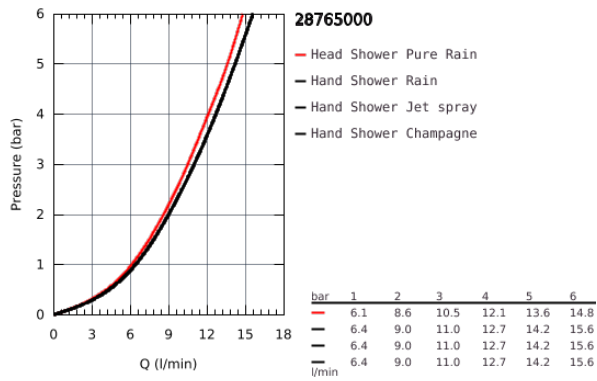

28 765 000 **RAINSHOWER CLASSIC 160 HAND SHOWER 4 SPRAYS**

PRODUCT DESCRIPTION

- Rain / Jet / Pure / Champagne spray
- GROHE StarLight chrome finish
- SpeedClean anti-limescale system
- Inner WaterGuide for a longer life
- minimum flow rate 7.5 l/min.

28 765 000 **RAINSHOWER CLASSIC 160 HAND SHOWER 4 SPRAYS**

SPARE PARTS, April 2005 – now

1: Strainer (Spare part-nr. 0700200M)