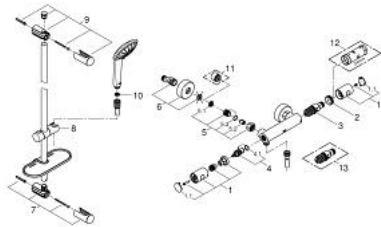

34 286 002 **GROHTHERM 1000 COSMOPOLITAN M THERMOSTATIC SHOWER SET 1/2"**

PRODUCT DESCRIPTION

- Consisting of:
- Grohtherm 1000 Cosmopolitan M thermostatic shower mixer 1/2"
- (34 065 002)
- Euphoria 110 Massage shower set, 600 mm (27 231 001)

34 286 002 **GROHTHERM 1000 COSMOPOLITAN M THERMOSTATIC SHOWER SET 1/2"**

SPARE PARTS, February 2014 – now

- 1: Metal handle 1/2" (Spare part-nr. 47984000)
- 1.1: Cover Cap (Spare part-nr. 6458500M)
- 2: retaining ring (Spare part-nr. 47743000)
- 3: Thermostatic compact cartridge 1/2" (Spare part-nr. 47439000)
- 4: Ceramic headpart, 1/2" (Spare part-nr. 45346000)
- 4.1: O-Ring $\varnothing 18,2 \times \varnothing 1,7$ (Spare part-nr. 0392400M)
- 5: Non-return valve (Spare part-nr. 47189000)
- 5.1: Filter (Spare part-nr. 0726400M)
- 5.2: Non-return valve (Spare part-nr. 08565000)
- 5.3: O-Ring $\varnothing 17 \times \varnothing 2$ (Spare part-nr. 0305500M)
- 6: S-union (Spare part-nr. 12662000)
- 7: Outlet shower holder (Spare part-nr. 48098000)
- 8: Sliding piece (Spare part-nr. 48099000)
- 9: Outlet shower holder (Spare part-nr. 48100000)
- 10: Strainer (Spare part-nr. 0700200M)
- 11: Extension 3/4", 20 mm (Spare part-nr. 0713000M)*
- 12: Socket Spanner (Spare part-nr. 19332000)*
- 13: GROHE TurboStat cartridge 1/2" (Spare part-nr. 47175000)*