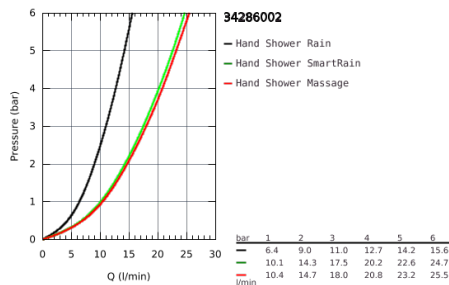

34 286 002 **GROHTHERM 1000 COSMOPOLITAN M THERMOSTATIC SHOWER SET 1/2"**

PRODUCT DESCRIPTION

- Consisting of:
- Grohtherm 1000 Cosmopolitan M thermostatic shower mixer 1/2"
- (34 065 002)
- Euphoria 110 Massage shower set, 600 mm (27 231 001)

34 286 002 **GROHTHERM 1000 COSMOPOLITAN M THERMOSTATIC SHOWER SET 1/2"**

SPARE PARTS, February 2014 – now

- 1: Metal handle 1/2" (Spare part-nr. 47984000)
- 1.1: Cover Cap (Spare part-nr. 6458500M)
- 2: retaining ring (Spare part-nr. 47743000)
- 3: Thermostatic compact cartridge 1/2" (Spare part-nr. 47439000)
- 4: Ceramic headpart, 1/2" (Spare part-nr. 45346000)
- 4.1: O-Ring $\varnothing 18,2 \times \varnothing 1,7$ (Spare part-nr. 0392400M)
- 5: Non-return valve (Spare part-nr. 47189000)
- 5.1: Filter (Spare part-nr. 0726400M)
- 5.2: Non-return valve (Spare part-nr. 08565000)
- 5.3: O-Ring $\varnothing 17 \times \varnothing 2$ (Spare part-nr. 0305500M)
- 6: S-union (Spare part-nr. 12662000)
- 7: Outlet shower holder (Spare part-nr. 48098000)
- 8: Sliding piece (Spare part-nr. 48099000)
- 9: Outlet shower holder (Spare part-nr. 48100000)
- 10: Strainer (Spare part-nr. 0700200M)
- 11: Extension 3/4", 20 mm (Spare part-nr. 0713000M)*
- 12: Socket Spanner (Spare part-nr. 19332000)*
- 13: GROHE TurboStat cartridge 1/2" (Spare part-nr. 47175000)*