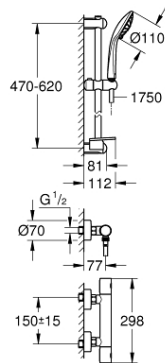

34 286 002 **GROHTHERM 1000 COSMOPOLITAN M THERMOSTATIC SHOWER SET 1/2"**

PRODUCT DESCRIPTION

- Consisting of:
- Grohtherm 1000 Cosmopolitan M thermostatic shower mixer 1/2"
- (34 065 002)
- Euphoria 110 Massage shower set, 600 mm (27 231 001)

34 286 002 **GROHTHERM 1000 COSMOPOLITAN M THERMOSTATIC SHOWER SET 1/2"**

SPARE PARTS, February 2014 – now

- 1: Metal handle 1/2" (Spare part-nr. 47984000)
- 1.1: Cover Cap (Spare part-nr. 6458500M)
- 2: retaining ring (Spare part-nr. 47743000)
- 3: Thermostatic compact cartridge 1/2" (Spare part-nr. 47439000)
- 4: Ceramic headpart, 1/2" (Spare part-nr. 45346000)
- 4.1: O-Ring $\varnothing 18,2 \times \varnothing 1,7$ (Spare part-nr. 0392400M)
- 5: Non-return valve (Spare part-nr. 47189000)
- 5.1: Filter (Spare part-nr. 0726400M)
- 5.2: Non-return valve (Spare part-nr. 08565000)
- 5.3: O-Ring $\varnothing 17 \times \varnothing 2$ (Spare part-nr. 0305500M)
- 6: S-union (Spare part-nr. 12662000)
- 7: Outlet shower holder (Spare part-nr. 48098000)
- 8: Sliding piece (Spare part-nr. 48099000)
- 9: Outlet shower holder (Spare part-nr. 48100000)
- 10: Strainer (Spare part-nr. 0700200M)
- 11: Extension 3/4", 20 mm (Spare part-nr. 0713000M)*
- 12: Socket Spanner (Spare part-nr. 19332000)*
- 13: GROHE TurboStat cartridge 1/2" (Spare part-nr. 47175000)*