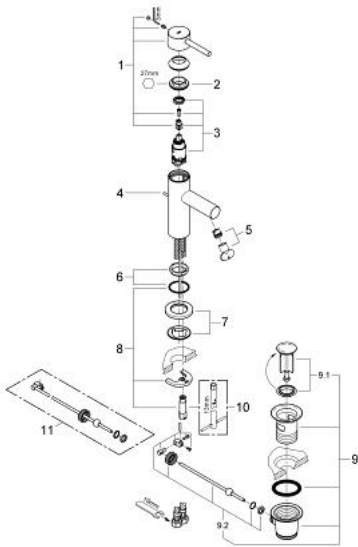

32 898 000 **ESSENCE BASIN MIXER 1/2"**
S-SIZE

PRODUCT DESCRIPTION

- monobloc installation
- metal lever
- 28 mm ceramic cartridge with GROHE SilkMove
- GROHE StarLight chrome finish
- integrated mousseur
- pop-up waste set 1 1/4"
- flexible connection hoses
- GROHE FastFixation installation system with centering support
- with temperature limiter

32 898 000 **ESSENCE BASIN MIXER 1/2"**
S-SIZE

SPARE PARTS, January 2012 – now

- 1: Lever (Spare part-nr. 46714000)
- 2: retaining ring (Spare part-nr. 46715000)
- 3: Cartridge (Spare part-nr. 46580000)
- 4: Pop-up rod (Spare part-nr. 46739000)
- 5: Mousseur set (Spare part-nr. 13937000)
- 6: Center ring (Spare part-nr. 46719000)
- 7: Base plate (Spare part-nr. 48165000)
- 8: Shank mounting kit (Spare part-nr. 46671000)
- 9: Pop-up waste set 1 1/4" (Spare part-nr. 28910000)
- 9.1: Chrome bath plug (Spare part-nr. 07182000)
- 9.2: Eccentric rod (Spare part-nr. 07052000)
- 10: Mounting wrench (Spare part-nr. 19017000)*
- 11: Eccentric rod (Spare part-nr. 07341000)*