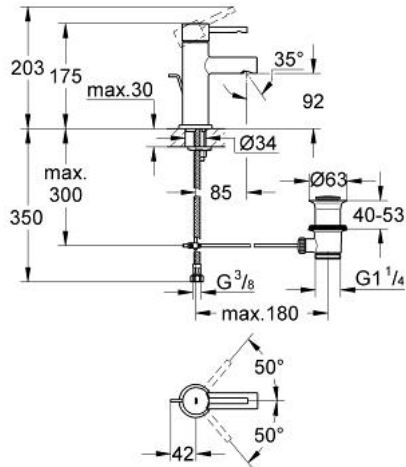

32 898 000 **ESSENCE BASIN MIXER 1/2"**
S-SIZE

PRODUCT DESCRIPTION

- monobloc installation
- metal lever
- 28 mm ceramic cartridge with GROHE SilkMove
- GROHE StarLight chrome finish
- integrated mousseur
- pop-up waste set 1 1/4"
- flexible connection hoses
- GROHE FastFixation installation system with centering support
- with temperature limiter

32 898 000 **ESSENCE BASIN MIXER 1/2"**
S-SIZE

SPARE PARTS, January 2012 – now

- 1: Lever (Spare part-nr. 46714000)
- 2: retaining ring (Spare part-nr. 46715000)
- 3: Cartridge (Spare part-nr. 46580000)
- 4: Pop-up rod (Spare part-nr. 46739000)
- 5: Mousseur set (Spare part-nr. 13937000)
- 6: Center ring (Spare part-nr. 46719000)
- 7: Base plate (Spare part-nr. 48165000)
- 8: Shank mounting kit (Spare part-nr. 46671000)
- 9: Pop-up waste set 1 1/4" (Spare part-nr. 28910000)
- 9.1: Chrome bath plug (Spare part-nr. 07182000)
- 9.2: Eccentric rod (Spare part-nr. 07052000)
- 10: Mounting wrench (Spare part-nr. 19017000)*
- 11: Eccentric rod (Spare part-nr. 07341000)*