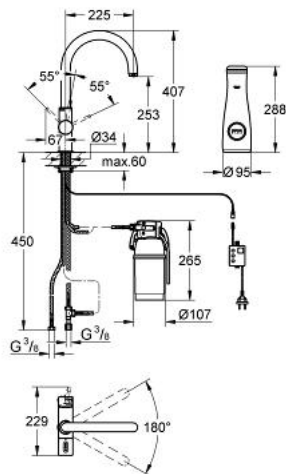

### PRODUCT DESCRIPTION

- Consisting of:
- GROHE Blue single-lever sink mixer with filter function
- monobloc installation
- C-spout
- separate handle for filtered water
- headpart 1/2"
- GROHE SilkMove 35 mm ceramic cartridge
- adjustable flow rate limiter
- GROHE StarLight chrome finish
- swivel tubular spout
- swivel area 180°
- separate inner water ways for filtered and non-filtered water
- flexible connection hoses
- type of protection IP 55
- CE approved
- main switching power supply 100 - 240 V AC 50/60 Hz with safety extra-low voltage (SELV) 6 V DC to filter change display unit
- adjustable for 600 litre, 1500 litre or 3000 litre filter cartridges
- GROHE Blue 600 l filter
- GROHE Blue size S filter, filter head with flexible adjustment
- GROHE Blue carafe
- noise classification 1 in accordance with DIN4109

### SPARE PARTS, August 2012 – now

- 1: Handle (Spare part-nr. 46652000)
- 1.1: Snap insert (Spare part-nr. 0538600M)
- 2: Headpart (Spare part-nr. 64368000)
- 2.1: O-Ring Ø18,2 x Ø1,7 (Spare part-nr. 0392400M)
- 3: Screw coupling (Spare part-nr. 46460000)
- 4: Shield for cross handle (Spare part-nr. 46116000)
- 5: Lever (Spare part-nr. 46653000)
- 6: Cartridge (Spare part-nr. 46374000)
- 7: Flow restrictor (Spare part-nr. 64374000)
- 8: Shank mounting kit (Spare part-nr. 46249000)
- 9: Filter Head (Spare part-nr. 64508000)
- 10: Filter (Spare part-nr. 40404000)
- 11: Control unit (Spare part-nr. 64510000)
- 12: Original WAS® T-piece 3/8" (Spare part-nr. 41007000)
- 13: Glass carafe (Spare part-nr. 40405000)\*
- 14: Filter (Spare part-nr. 40430000)\*
- 15: Filter (Spare part-nr. 40412000)\*
- 16: Shorter mixed water lever (Spare part-nr. 40621000)\*
- 17: Mounting wrench (Spare part-nr. 19017000)\*