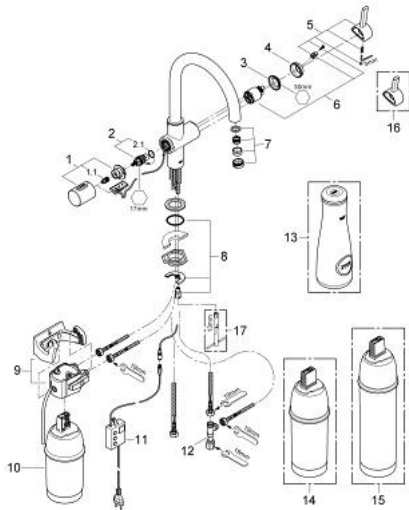

### PRODUCT DESCRIPTION

- Consisting of:
- GROHE Blue single-lever sink mixer with filter function
- monobloc installation
- C-spout
- separate handle for filtered water
- headpart 1/2"
- GROHE SilkMove 35 mm ceramic cartridge
- adjustable flow rate limiter
- GROHE StarLight chrome finish
- swivel tubular spout
- swivel area 180°
- separate inner water ways for filtered and non-filtered water
- flexible connection hoses
- type of protection IP 55
- CE approved
- main switching power supply 100 - 240 V AC 50/60 Hz with safety extra-low voltage (SELV) 6 V DC to filter change display unit
- adjustable for 600 litre, 1500 litre or 3000 litre filter cartridges
- GROHE Blue 600 l filter
- GROHE Blue size S filter, filter head with flexible adjustment
- GROHE Blue carafe
- noise classification 1 in accordance with DIN4109

### SPARE PARTS, August 2012 – now

- 1: Handle (Spare part-nr. 46652000)
- 1.1: Snap insert (Spare part-nr. 0538600M)
- 2: Headpart (Spare part-nr. 64368000)
- 2.1: O-Ring Ø18,2 x Ø1,7 (Spare part-nr. 0392400M)
- 3: Screw coupling (Spare part-nr. 46460000)
- 4: Shield for cross handle (Spare part-nr. 46116000)
- 5: Lever (Spare part-nr. 46653000)
- 6: Cartridge (Spare part-nr. 46374000)
- 7: Flow restrictor (Spare part-nr. 64374000)
- 8: Shank mounting kit (Spare part-nr. 46249000)
- 9: Filter Head (Spare part-nr. 64508000)
- 10: Filter (Spare part-nr. 40404000)
- 11: Control unit (Spare part-nr. 64510000)
- 12: Original WAS® T-piece 3/8" (Spare part-nr. 41007000)
- 13: Glass carafe (Spare part-nr. 40405000)\*
- 14: Filter (Spare part-nr. 40430000)\*
- 15: Filter (Spare part-nr. 40412000)\*
- 16: Shorter mixed water lever (Spare part-nr. 40621000)\*
- 17: Mounting wrench (Spare part-nr. 19017000)\*