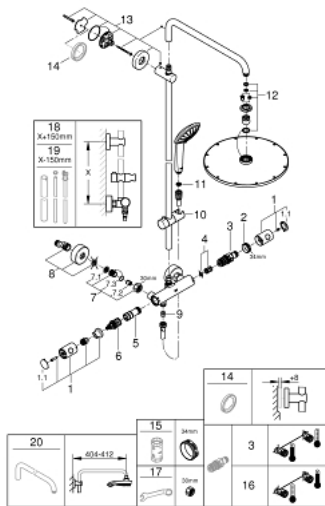

26 075 000 EUPHORIA SYSTEM 310 SHOWER SYSTEM WITH THERMOSTATIC MIXER FOR WALL MOUNTING

SPARE PARTS, December 2017 – now

- 1: Metal handle 1/2" (Spare part-nr. 47984000)
- 1.1: Cover Cap (Spare part-nr. 6458500M)
- 2: retaining ring (Spare part-nr. 47743000)
- 3: Thermostatic compact cartridge 1/2" (Spare part-nr. 47439000)
- 4: Sound absorber (Spare part-nr. 47398000)
- 5: Water flow (Spare part-nr. 47751000)
- 6: Aquadimmer (Spare part-nr. 12433000)
- 7: Non-return valve (Spare part-nr. 47189000)
- 7.1: Filter (Spare part-nr. 0726400M)
- 7.2: Non-return valve (Spare part-nr. 08565000)
- 7.3: O-Ring Ø17 x Ø2 (Spare part-nr. 0305500M)
- 8: S-union (Spare part-nr. 12662000)
- 9: Non-return valve (Spare part-nr. 08565000)
- 10: Sliding piece (Spare part-nr. 12140000)
- 11: Strainer (Spare part-nr. 0700200M)
- 12: Inlet valve assembly (Spare part-nr. 45933000)
- 13: Outlet shower holder (Spare part-nr. 48279000)
- 14: Spacer (Spare part-nr. 27180000)*
- 15: Socket Spanner (Spare part-nr. 19332000)*
- 16: GROHE TurboStat cartridge 1/2" (Spare part-nr. 47175000)*
- 17: Special Spanner (Spare part-nr. 19377000)*
- 18: Shower system pipe for retrofitting (Spare part-nr. 48053000)*
- 19: Shower system pipe for retrofitting (Spare part-nr. 48054000)*
- 20: Shower arm for shower systems (Spare part-nr. 14047000)*

* Optional accessories