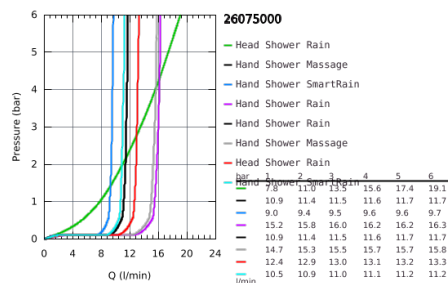

## 26 075 000 EUPHORIA SYSTEM 310 SHOWER SYSTEM WITH THERMOSTATIC MIXER FOR WALL MOUNTING

### PRODUCT DESCRIPTION

- Consisting of:
- horizontal swivable 450 mm projection shower arm
- exposed thermostatic shower with Aquadimmer function
- allows change between:
- metal head shower Rainshower Cosmopolitan 310 (27 477 000)
- Rain spray pattern
- with ball joint
- rotation angle  $\pm 15^\circ$
- hand shower Euphoria 110 Massage (27 221 000)
- adjustable height via gliding element
- Silverflex shower hose 1750 mm (28 388 000)
- GROHE TurboStat compact cartridge with wax thermoelement
- GROHE SafeStop safety button at  $38^\circ\text{C}$  ( calibration required )
- GROHE SafeStop Plus optional temperature limiter at  $43^\circ\text{C}$  included
- GROHE DreamSpray perfect spray pattern
- GROHE StarLight chrome finish
- Inner WaterGuide for a longer life
- SpeedClean anti-limescale system
- Twistfree preventing the hose from twisting
- GROHE MetalGrip ergonomically shaped metal handles
- suitable for instantaneous heaters from 18 kW/h
- minimum flow rate 7 l/min.
- optional upgrade: GROHE EasyReach tray (26 362)