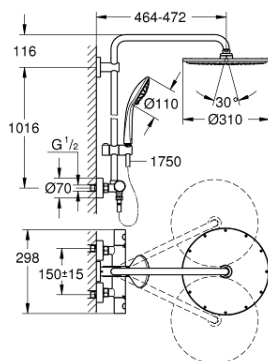

### PRODUCT DESCRIPTION

- Consisting of:
- horizontal swivable 450 mm projection shower arm
- exposed thermostatic shower with Aquadimmer function
- allows change between:
- metal head shower Rainshower Cosmopolitan 310 (27 477 000)
- Rain spray pattern
- with ball joint
- rotation angle  $\pm 15^\circ$
- hand shower Euphoria 110 Massage (27 221 000)
- adjustable height via gliding element
- Silverflex shower hose 1750 mm (28 388 000)
- GROHE TurboStat compact cartridge with wax thermoelement
- GROHE SafeStop safety button at  $38^\circ\text{C}$  ( calibration required )
- GROHE SafeStop Plus optional temperature limiter at  $43^\circ\text{C}$  included
- GROHE DreamSpray perfect spray pattern
- GROHE StarLight chrome finish
- Inner WaterGuide for a longer life
- SpeedClean anti-limescale system
- Twistfree preventing the hose from twisting
- GROHE MetalGrip ergonomically shaped metal handles
- suitable for instantaneous heaters from 18 kW/h
- minimum flow rate 7 l/min.
- optional upgrade: GROHE EasyReach tray (26 362)