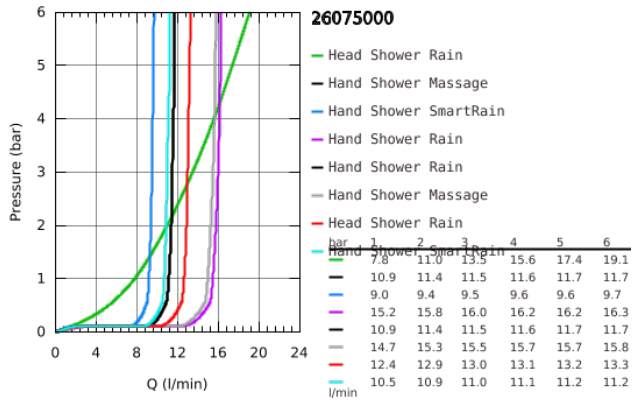

26 075 000 EUPHORIA SYSTEM 310 SHOWER SYSTEM WITH THERMOSTATIC MIXER FOR WALL MOUNTING