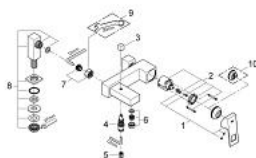

23 143 000 EUROCUBE SINGLE-LEVER BATH/SHOWER MIXER 1/2"

PRODUCT DESCRIPTION

- deck mounted
- metal lever
- GROHE SilkMove 46 mm ceramic cartridge
- GROHE StarLight chrome finish
- adjustable flow rate limiter
- automatic diverter: bath/shower
- mousseur
- integrated non-return valve in the shower outlet 1/2"
- pillar unions
- protected against backflow
- optional temperature limiter (46 375 000)

23 143 000 EUROCUBE SINGLE-LEVER BATH/SHOWER MIXER 1/2"

SPARE PARTS, September 2010 – now

- 1: Lever (Spare part-nr. 46782000)
- 2: Cartridge (Spare part-nr. 46048000)
- 3: Diverter knob (Spare part-nr. 48128000)
- 4: Diverter (Spare part-nr. 65655000)
- 5: Non-return valve (Spare part-nr. 08565000)
- 6: Flow restrictor (Spare part-nr. 13941000)
- 7: Screw joint (Spare part-nr. 45044000)
- 8: Pillar union, pair (Spare part-nr. 14013000)
- 9: Special Spanner (Spare part-nr. 19377000)*
- 10: Temperature limiter (Spare part-nr. 46375000)*