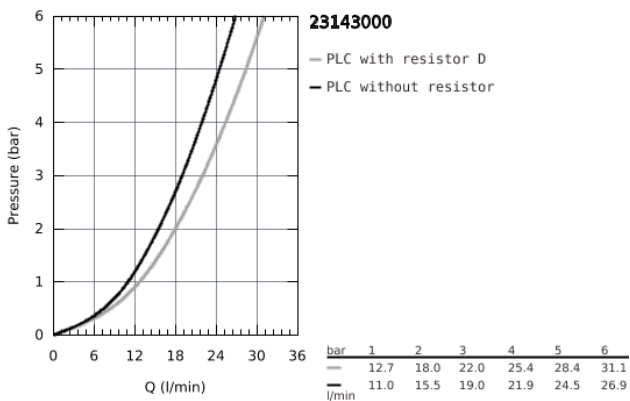

23 143 000 EUROCUBE SINGLE-LEVER BATH/SHOWER MIXER 1/2"

PRODUCT DESCRIPTION

- deck mounted
- metal lever
- GROHE SilkMove 46 mm ceramic cartridge
- GROHE StarLight chrome finish
- adjustable flow rate limiter
- automatic diverter: bath/shower
- mousseur
- integrated non-return valve in the shower outlet 1/2"
- pillar unions
- protected against backflow
- optional temperature limiter (46 375 000)

23 143 000 EUROCUBE SINGLE-LEVER BATH/SHOWER MIXER 1/2"

SPARE PARTS, September 2010 – now

- 1: Lever (Spare part-nr. 46782000)
- 2: Cartridge (Spare part-nr. 46048000)
- 3: Diverter knob (Spare part-nr. 48128000)
- 4: Diverter (Spare part-nr. 65655000)
- 5: Non-return valve (Spare part-nr. 08565000)
- 6: Flow restrictor (Spare part-nr. 13941000)
- 7: Screw joint (Spare part-nr. 45044000)
- 8: Pillar union, pair (Spare part-nr. 14013000)
- 9: Special Spanner (Spare part-nr. 19377000)*
- 10: Temperature limiter (Spare part-nr. 46375000)*