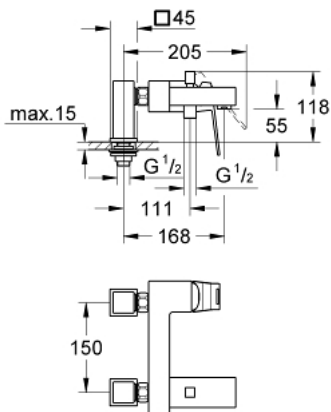

23 143 000 EUROCUBE SINGLE-LEVER BATH/SHOWER MIXER 1/2"

PRODUCT DESCRIPTION

- deck mounted
- metal lever
- GROHE SilkMove 46 mm ceramic cartridge
- GROHE StarLight chrome finish
- adjustable flow rate limiter
- automatic diverter: bath/shower
- mousseur
- integrated non-return valve in the shower outlet 1/2"
- pillar unions
- protected against backflow
- optional temperature limiter (46 375 000)

23 143 000 EUROCUBE SINGLE-LEVER BATH/SHOWER MIXER 1/2"

SPARE PARTS, September 2010 – now

- 1: Lever (Spare part-nr. 46782000)
- 2: Cartridge (Spare part-nr. 46048000)
- 3: Diverter knob (Spare part-nr. 48128000)
- 4: Diverter (Spare part-nr. 65655000)
- 5: Non-return valve (Spare part-nr. 08565000)
- 6: Flow restrictor (Spare part-nr. 13941000)
- 7: Screw joint (Spare part-nr. 45044000)
- 8: Pillar union, pair (Spare part-nr. 14013000)
- 9: Special Spanner (Spare part-nr. 19377000)*
- 10: Temperature limiter (Spare part-nr. 46375000)*