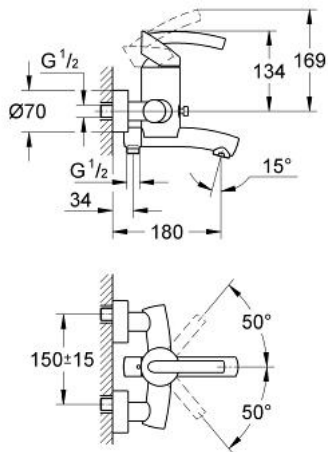

33 349 000 TENSO SINGLE-LEVER BATH/SHOWER MIXER 1/2"

PRODUCT DESCRIPTION

- wall mounted
- GROHE SilkMove 56 mm ceramic cartridge
- volume limiter
- automatic diverter: bath/shower
- Sistra flow straightener
- integrated non-return valves in the shower outlet 1/2"
- covered S-unions
- protected against backflow
- optional temperature limiter (46 308 000)
- without shower set
- GROHE StarLight chrome finish

33 349 000 TENSO SINGLE-LEVER BATH/SHOWER MIXER 1/2"

SPARE PARTS, June 2008 – now

- 1: lever head (Spare part-nr. 46495000)
 - 2: Shield for cross handle (Spare part-nr. 46497000)
 - 3: Cartridge (Spare part-nr. 46386000)
 - 4: Screw joint (Spare part-nr. 46498000)
 - 4.1: Sealing washer (Spare part-nr. 0138600M)
 - 5: Diverter (Spare part-nr. 46500000)
 - 6: Strainer jet regulator
Sistra M24x1 (Spare part-nr. 07899000)
 - 7: Non-return valve (Spare part-nr. 08565000)
 - 8: Temperature limiter (Spare part-nr. 46308000)*
- * Optional accessories