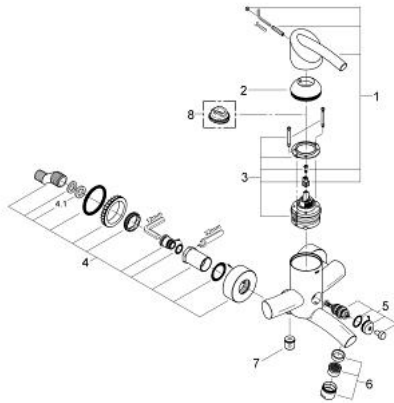

33 349 000 TENSO SINGLE-LEVER BATH/SHOWER MIXER 1/2"

PRODUCT DESCRIPTION

- wall mounted
- GROHE SilkMove 56 mm ceramic cartridge
- volume limiter
- automatic diverter: bath/shower
- Sistra flow straightener
- integrated non-return valves in the shower outlet 1/2"
- covered S-unions
- protected against backflow
- optional temperature limiter (46 308 000)
- without shower set
- GROHE StarLight chrome finish

33 349 000 TENSO SINGLE-LEVER BATH/SHOWER MIXER 1/2"

SPARE PARTS, June 2008 – now

- 1: lever head (Spare part-nr. 46495000)
 - 2: Shield for cross handle (Spare part-nr. 46497000)
 - 3: Cartridge (Spare part-nr. 46386000)
 - 4: Screw joint (Spare part-nr. 46498000)
 - 4.1: Sealing washer (Spare part-nr. 0138600M)
 - 5: Diverter (Spare part-nr. 46500000)
 - 6: Strainer jet regulator
Sistra M24x1 (Spare part-nr. 07899000)
 - 7: Non-return valve (Spare part-nr. 08565000)
 - 8: Temperature limiter (Spare part-nr. 46308000)*
- * Optional accessories