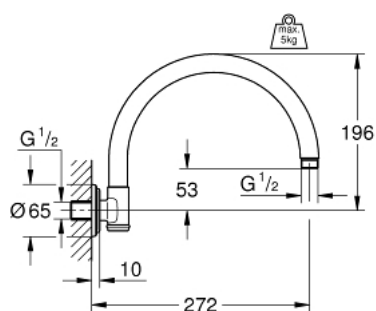

28 384 000 **RAINSHOWER RUSTIC SHOWER ARM 272 MM**

PRODUCT DESCRIPTION

- material: metal
- connection thread 1/2"
- GROHE StarLight chrome finish

28 384 000 **RAINSHOWER RUSTIC SHOWER ARM 272 MM**

SPARE PARTS, January 2002 – now

1: Escutcheon (Spare part-nr. 11714000)