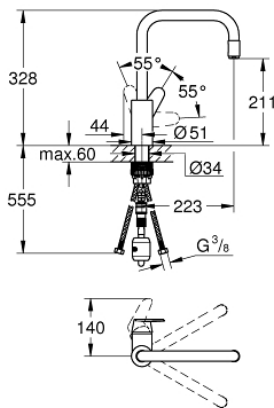

### 31 122 004 EURODISC COSMOPOLITAN SINGLE-LEVER SINK MIXER 1/2"

#### PRODUCT DESCRIPTION

- high spout
- monobloc installation
- GROHE StarLight chrome finish
- GROHE SilkMove 35 mm ceramic cartridge
- GROHE EasyDock guarantees easy retraction and smooth docking back to the starting position
- GROHE Zero isolated inner water ways - lead and nickel free within the tap
- pull out mousseur spout
- adjustable flow rate limiter
- swivel tubular spout
- swivel area 360°
- protected against backflow
- flexible connection hoses
- GROHE FastFixation installation system
- min. recommended pressure 1.0 bar

## 31 122 004 EURODISC COSMOPOLITAN SINGLE-LEVER SINK MIXER 1/2"

### SPARE PARTS, April 2020 – now

- 1: Lever (Spare part-nr. 46741000)
  - 2: Cartridge (Spare part-nr. 46374000)
  - 3: Shower hose (Spare part-nr. 48293000)
  - 4: Extractable outlet (Spare part-nr. 46757000)
  - 4.1: Flow restrictor (Spare part-nr. 13929000)
  - 4.2: Non-return valve (Spare part-nr. 08565000)
  - 5: Mounting set (Spare part-nr. 48477000)
  - 6: Quick coupling (Spare part-nr. 46315000)
  - 6.1: O-ring  $\varnothing 10 \times \varnothing 2,2$  (Spare part-nr. 0057500M)
  - 7: Socket Spanner (Spare part-nr. 19332000)\*
- \* Optional accessories