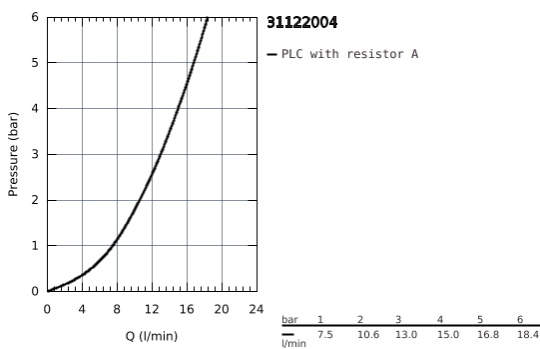

### 31 122 004 EURODISC COSMOPOLITAN SINGLE-LEVER SINK MIXER 1/2"

#### PRODUCT DESCRIPTION

- high spout
- monobloc installation
- GROHE StarLight chrome finish
- GROHE SilkMove 35 mm ceramic cartridge
- GROHE EasyDock guarantees easy retraction and smooth docking back to the starting position
- GROHE Zero isolated inner water ways - lead and nickel free within the tap
- pull out mousseur spout
- adjustable flow rate limiter
- swivel tubular spout
- swivel area 360°
- protected against backflow
- flexible connection hoses
- GROHE FastFixation installation system
- min. recommended pressure 1.0 bar

## 31 122 004 EURODISC COSMOPOLITAN SINGLE-LEVER SINK MIXER 1/2"