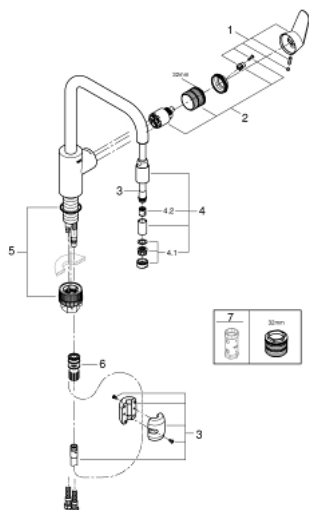

### 31 122 004 EURODISC COSMOPOLITAN SINGLE-LEVER SINK MIXER 1/2"

#### PRODUCT DESCRIPTION

- high spout
- monobloc installation
- GROHE StarLight chrome finish
- GROHE SilkMove 35 mm ceramic cartridge
- GROHE EasyDock guarantees easy retraction and smooth docking back to the starting position
- GROHE Zero isolated inner water ways - lead and nickel free within the tap
- pull out mousseur spout
- adjustable flow rate limiter
- swivel tubular spout
- swivel area 360°
- protected against backflow
- flexible connection hoses
- GROHE FastFixation installation system
- min. recommended pressure 1.0 bar

## 31 122 004 EURODISC COSMOPOLITAN SINGLE-LEVER SINK MIXER 1/2"

### SPARE PARTS, April 2020 – now

- 1: Lever (Spare part-nr. 46741000)
  - 2: Cartridge (Spare part-nr. 46374000)
  - 3: Shower hose (Spare part-nr. 48293000)
  - 4: Extractable outlet (Spare part-nr. 46757000)
  - 4.1: Flow restrictor (Spare part-nr. 13929000)
  - 4.2: Non-return valve (Spare part-nr. 08565000)
  - 5: Mounting set (Spare part-nr. 48477000)
  - 6: Quick coupling (Spare part-nr. 46315000)
  - 6.1: O-ring  $\varnothing 10 \times \varnothing 2,2$  (Spare part-nr. 0057500M)
  - 7: Socket Spanner (Spare part-nr. 19332000)\*
- \* Optional accessories