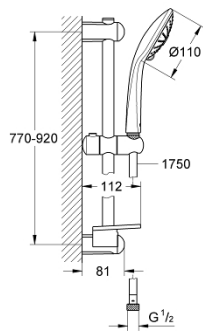

27 226 DC1 EUPHORIA 110 MASSAGE SHOWER RAIL SET 3 SPRAYS

PRODUCT DESCRIPTION

- Consisting of:
- hand shower Massage (27 221 000)
- shower rail 900 mm (27 500)
- Silverflex shower hose 1750 mm (28 388 000)
- GROHE EasyReach tray (27 596)
- GROHE DreamSpray perfect spray pattern
- GROHE StarLight finish
- GROHE SprayDimmer (Stepless flow rate reduction)
- GROHE FastFixation (upper bracket adjustable to adapt to existing holes)
- SpeedClean anti-limescale system
- Inner WaterGuide for a longer life
- Twistfree preventing the hose from twisting
- suitable for instantaneous heater

27 226 DC1 EUPHORIA 110 MASSAGE SHOWER RAIL SET 3 SPRAYS

SPARE PARTS, February 2016 – now

- 1: Outlet shower holder (Spare part-nr. 48098DC0)
- 2: Sliding piece (Spare part-nr. 48099DC0)
- 3: Outlet shower holder (Spare part-nr. 48100DC0)
- 4: Strainer (Spare part-nr. 0700200M)