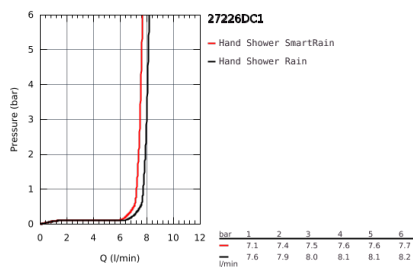

27 226 DC1 EUPHORIA 110 MASSAGE SHOWER RAIL SET 3 SPRAYS

PRODUCT DESCRIPTION

- Consisting of:
- hand shower Massage (27 221 000)
- shower rail 900 mm (27 500)
- Silverflex shower hose 1750 mm (28 388 000)
- GROHE EasyReach tray (27 596)
- GROHE DreamSpray perfect spray pattern
- GROHE StarLight finish
- GROHE SprayDimmer (Stepless flow rate reduction)
- GROHE FastFixation (upper bracket adjustable to adapt to existing holes)
- SpeedClean anti-limescale system
- Inner WaterGuide for a longer life
- Twistfree preventing the hose from twisting
- suitable for instantaneous heater

27 226 DC1 EUPHORIA 110 MASSAGE SHOWER RAIL SET 3 SPRAYS

SPARE PARTS, February 2016 – now

- 1: Outlet shower holder (Spare part-nr. 48098DC0)
- 2: Sliding piece (Spare part-nr. 48099DC0)
- 3: Outlet shower holder (Spare part-nr. 48100DC0)
- 4: Strainer (Spare part-nr. 0700200M)