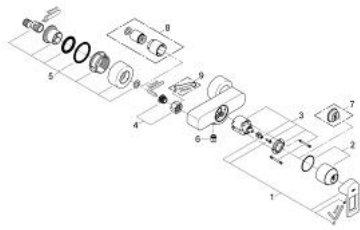

32 637 000 **QUADRA SINGLE-LEVER SHOWER MIXER 1/2"**

PRODUCT DESCRIPTION

- wall mounted
- GROHE SilkMove 46 mm ceramic cartridge
- GROHE StarLight chrome finish
- shower bottom outlet 1/2" with integrated non return-valve
- covered S-unions
- protected against backflow

32 637 000 **QUADRA SINGLE-LEVER SHOWER MIXER 1/2"**

SPARE PARTS, August 2007 – now

- 1: Lever (Spare part-nr. 46636000)
- 2: Shield for cross handle (Spare part-nr. 46584000)
- 3: Cartridge (Spare part-nr. 46048000)
- 4: Screw joint (Spare part-nr. 45044000)
- 5: S-union (Spare part-nr. 12693000)
- 6: Non-return valve (Spare part-nr. 08565000)
- 7: Temperature limiter (Spare part-nr. 46375000)*
- 8: Extension 30 (Spare part-nr. 46238000)*
- 9: Special Spanner (Spare part-nr. 19377000)*