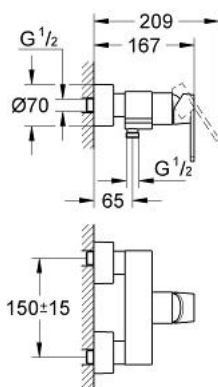

32 637 000 **QUADRA SINGLE-LEVER SHOWER MIXER 1/2"**

PRODUCT DESCRIPTION

- wall mounted
- GROHE SilkMove 46 mm ceramic cartridge
- GROHE StarLight chrome finish
- shower bottom outlet 1/2" with integrated non return-valve
- covered S-unions
- protected against backflow

32 637 000 **QUADRA SINGLE-LEVER SHOWER MIXER 1/2"**

SPARE PARTS, August 2007 – now

- 1: Lever (Spare part-nr. 46636000)
- 2: Shield for cross handle (Spare part-nr. 46584000)
- 3: Cartridge (Spare part-nr. 46048000)
- 4: Screw joint (Spare part-nr. 45044000)
- 5: S-union (Spare part-nr. 12693000)
- 6: Non-return valve (Spare part-nr. 08565000)
- 7: Temperature limiter (Spare part-nr. 46375000)*
- 8: Extension 30 (Spare part-nr. 46238000)*
- 9: Special Spanner (Spare part-nr. 19377000)*