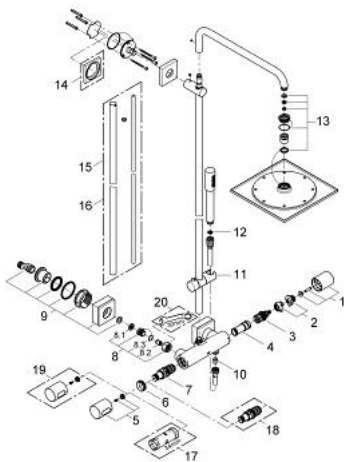

27 469 000 RAINSHOWER F-SERIES SYSTEM 254 SHOWER SYSTEM WITH THERMOSTAT FOR WALL MOUNTING

SPARE PARTS, July 2016 – now

- 1: Aquadimmer handle (Spare part-nr. 47804000)
- 2: Temperature limiter (Spare part-nr. 47723000)
- 3: Aquadimmer (Spare part-nr. 47364000)
- 4: Water flow (Spare part-nr. 47887000)
- 5: Temperature scale handle (Spare part-nr. 47811000)
- 6: retaining ring (Spare part-nr. 47743000)
- 7: Thermostatic compact cartridge 1/2" (Spare part-nr. 47439000)
- 8: Non-return valve (Spare part-nr. 47189000)
- 8.1: Filter (Spare part-nr. 0726400M)
- 8.2: Non-return valve (Spare part-nr. 08565000)
- 8.3: O-Ring Ø17 x Ø2 (Spare part-nr. 0305500M)
- 9: S-union (Spare part-nr. 47824000)
- 10: Non-return valve (Spare part-nr. 08565000)
- 11: Sliding piece (Spare part-nr. 12140000)
- 12: Strainer (Spare part-nr. 0700200M)
- 13: Inlet valve assembly (Spare part-nr. 45933000)
- 14: Spacer (Spare part-nr. 27617000)*
- 15: Shower system pipe for retrofitting (Spare part-nr. 48053000)*
- 16: Shower system pipe for retrofitting (Spare part-nr. 48054000)*
- 17: Socket Spanner (Spare part-nr. 19332000)*
- 18: GROHE TurboStat cartridge 1/2" (Spare part-nr. 47175000)*
- 19: Special Spanner (Spare part-nr. 19377000)*