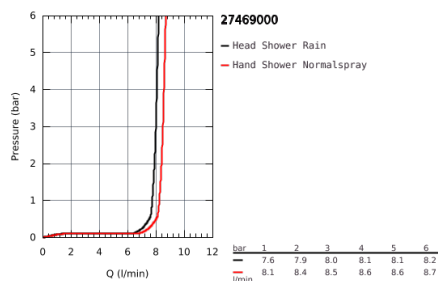

27 469 000 RAINSHOWER F-SERIES SYSTEM 254 SHOWER SYSTEM WITH THERMOSTAT FOR WALL MOUNTING

PRODUCT DESCRIPTION

- horizontal swivable 450 mm projection shower arm
- exposed thermostatic shower with Aquadimmer function
- allows change between:
 - head shower Rainshower F-Series 254 (27 285 000)
 - material: metal
 - with ball joint
 - rotation angle $\pm 20^\circ$
- hand shower Sena (28 341 000)
- adjustable height via gliding element (12 140 000)
- metal shower hose 1750 mm
- GROHE EcoJoy 9.5 l/min flow limiter
- GROHE TurboStat
- GROHE SafeStop safety button at 38°C (calibration required)
- GROHE SafeStop Plus optional temperature limiter at 43°C included
- GROHE CoolTouch
- GROHE DreamSpray perfect flow
- GROHE StarLight chrome finish
- SpeedClean anti-limescale system
- Inner WaterGuide for a longer life