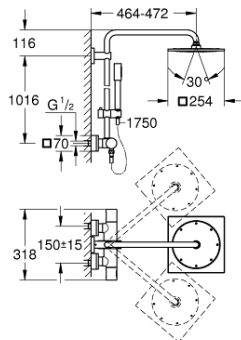

27 469 000 RAINSHOWER F-SERIES SYSTEM 254 SHOWER SYSTEM WITH THERMOSTAT FOR WALL MOUNTING

PRODUCT DESCRIPTION

- horizontal swivable 450 mm projection shower arm
- exposed thermostatic shower with Aquadimmer function
- allows change between:
 - head shower Rainshower F-Series 254 (27 285 000)
 - material: metal
 - with ball joint
 - rotation angle $\pm 20^\circ$
- hand shower Sena (28 341 000)
- adjustable height via gliding element (12 140 000)
- metal shower hose 1750 mm
- GROHE EcoJoy 9.5 l/min flow limiter
- GROHE TurboStat
- GROHE SafeStop safety button at 38°C (calibration required)
- GROHE SafeStop Plus optional temperature limiter at 43°C included
- GROHE CoolTouch
- GROHE DreamSpray perfect flow
- GROHE StarLight chrome finish
- SpeedClean anti-limescale system
- Inner WaterGuide for a longer life