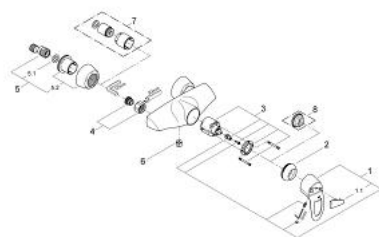

32 307 000 **CHIARA SINGLE-LEVER SHOWER MIXER 1/2"**

**PRODUCT DESCRIPTION**

- wall mounted
- GROHE SilkMove 46 mm ceramic cartridge
- adjustable flow rate limiter
- shower bottom outlet 1/2"
- integrated non-return valve in the shower outlet 1/2"
- covered S-unions
- protected against backflow
- optional temperature limiter (46 308 000)
- without shower set
- GROHE StarLight chrome finish

## 32 307 000 CHIARA SINGLE-LEVER SHOWER MIXER 1/2"

### SPARE PARTS, January 2007 – now

- 1: Lever (Spare part-nr. 46527IP0)
- 1.1: Cover Cap (Spare part-nr. 11265P00)
- 2: Shield for cross handle (Spare part-nr. 46449000)
- 3: Cartridge (Spare part-nr. 46048000)
- 4: Screw joint (Spare part-nr. 45044000)
- 5: S-union (Spare part-nr. 12058000)
- 5.1: Sealing washer (Spare part-nr. 0138600M)
- 5.2: Covering escutcheon (Spare part-nr. 45545000)
- 6: Non-return valve (Spare part-nr. 08565000)
- 7: Extension 30 (Spare part-nr. 46238000)\*
- 8: Temperature limiter (Spare part-nr. 46308000)\*