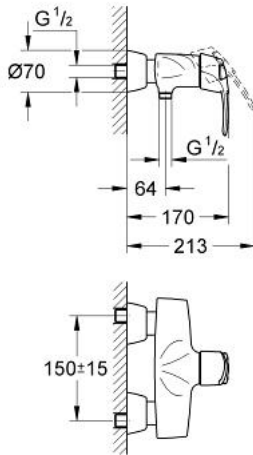

32 307 000 **CHIARA SINGLE-LEVER SHOWER MIXER 1/2"**

**PRODUCT DESCRIPTION**

- wall mounted
- GROHE SilkMove 46 mm ceramic cartridge
- adjustable flow rate limiter
- shower bottom outlet 1/2"
- integrated non-return valve in the shower outlet 1/2"
- covered S-unions
- protected against backflow
- optional temperature limiter (46 308 000)
- without shower set
- GROHE StarLight chrome finish

## 32 307 000 CHIARA SINGLE-LEVER SHOWER MIXER 1/2"

### SPARE PARTS, January 2007 – now

- 1: Lever (Spare part-nr. 46527IP0)
- 1.1: Cover Cap (Spare part-nr. 11265P00)
- 2: Shield for cross handle (Spare part-nr. 46449000)
- 3: Cartridge (Spare part-nr. 46048000)
- 4: Screw joint (Spare part-nr. 45044000)
- 5: S-union (Spare part-nr. 12058000)
- 5.1: Sealing washer (Spare part-nr. 0138600M)
- 5.2: Covering escutcheon (Spare part-nr. 45545000)
- 6: Non-return valve (Spare part-nr. 08565000)
- 7: Extension 30 (Spare part-nr. 46238000)\*
- 8: Temperature limiter (Spare part-nr. 46308000)\*