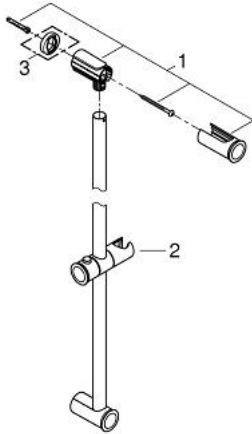

27 520 000 **SHOWER RAIL, 900 MM**

**PRODUCT DESCRIPTION**

- with wall holders
- glide element and swivel holder
- GROHE StarLight chrome finish

## 27 520 000 SHOWER RAIL, 900 MM

### SPARE PARTS, March 2010 – now

1: Outlet shower holder (Spare part-nr. 48092000)

2: Sliding piece (Spare part-nr. 48093000)

3: Spacer (Spare part-nr. 48051000)\*

\* Optional accessories