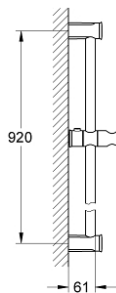

27 520 000 **SHOWER RAIL, 900 MM**

**PRODUCT DESCRIPTION**

- with wall holders
- glide element and swivel holder
- GROHE StarLight chrome finish

## 27 520 000 SHOWER RAIL, 900 MM

### SPARE PARTS, March 2010 – now

1: Outlet shower holder (Spare part-nr. 48092000)

2: Sliding piece (Spare part-nr. 48093000)

3: Spacer (Spare part-nr. 48051000)\*

\* Optional accessories