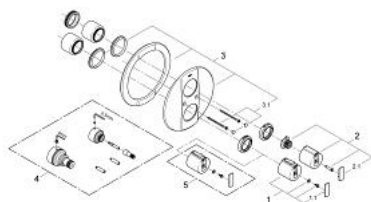

19 242 000 GROHTHERM 2000 THERMOSTATIC BATH/SHOWER MIXER TRIM

PRODUCT DESCRIPTION

- set for final installation for
- 34 212 000
- without concealed body
- metal escutcheon
- covered coupling
- escutcheon- and shaft-sealing
- temperature scale handle with GROHE SafeStop safety stop at 38°C (calibration required)
- Aquadimmer handle with multiple function
- - flow control
- - diverter: bath/shower
- GROHE StarLight chrome finish

19 242 000 GROHTHERM 2000 THERMOSTATIC BATH/SHOWER MIXER TRIM

SPARE PARTS, February 2004 – now

1: Temperature scale handle (Spare part-nr. 47742000)

1.1: Cover Cap (Spare part-nr. 1007500M)

2: Handle for shut-off valve (Spare part-nr. 47744000)

2.1: Cover Cap (Spare part-nr. 1007500M)

3: Stop ring (Spare part-nr. 10089000)

4: Escutcheon (Spare part-nr. 47749000)

5: Extension set 27.5 mm (Spare part-nr. 47201000)*

5: Temperature scale handle (Spare part-nr. 47286000)*