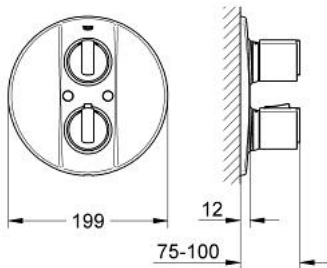

19 242 000 GROHTHERM 2000 THERMOSTATIC BATH/SHOWER MIXER TRIM

PRODUCT DESCRIPTION

- set for final installation for
- 34 212 000
- without concealed body
- metal escutcheon
- covered coupling
- escutcheon- and shaft-sealing
- temperature scale handle with GROHE SafeStop safety stop at 38°C (calibration required)
- Aquadimmer handle with multiple function
- - flow control
- - diverter: bath/shower
- GROHE StarLight chrome finish

19 242 000 GROHTHERM 2000 THERMOSTATIC BATH/SHOWER MIXER TRIM

SPARE PARTS, February 2004 – now

1: Temperature scale handle (Spare part-nr. 47742000)

1.1: Cover Cap (Spare part-nr. 1007500M)

2: Handle for shut-off valve (Spare part-nr. 47744000)

2.1: Cover Cap (Spare part-nr. 1007500M)

3: Stop ring (Spare part-nr. 10089000)

4: Escutcheon (Spare part-nr. 47749000)

5: Extension set 27.5 mm (Spare part-nr. 47201000)*

5: Temperature scale handle (Spare part-nr. 47286000)*