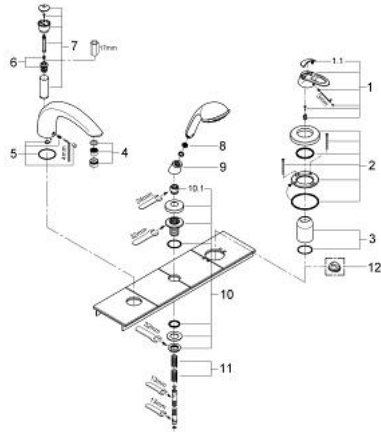

19 157 000 CHIARA 3-HOLE SINGLE-LEVER BATH COMBINATION

SPARE PARTS, April 2007 – now

- 1: Lever (Spare part-nr. 46531IP0)
 - 1.1: Cover Cap (Spare part-nr. 11280P00)
 - 2: Escutcheon (Spare part-nr. 46478000)
 - 2.1: O-Ring (Spare part-nr. 0431900M)
 - 3: Shield for cross handle (Spare part-nr. 46479000)
 - 4: Strainer jet regulator
Sistra M24x1 (Spare part-nr. 13907000)
 - 5: Repl.kit f.cast spout (Spare part-nr. 45396000)
 - 6: Diverter (Spare part-nr. 45187000)
 - 7: Diverter knob (Spare part-nr. 46540000)
 - 8: Strainer (Spare part-nr. 0700200M)
 - 9: Coupling piece (Spare part-nr. 46486000)
 - 10: Spray holder (Spare part-nr. 46487IX0)
 - 10.1: hose (Spare part-nr. 45412XX0)
 - 11: Compression spring (Spare part-nr. 00869000)
 - 12: Temperature limiter (Spare part-nr. 46308000)*
- * Optional accessories