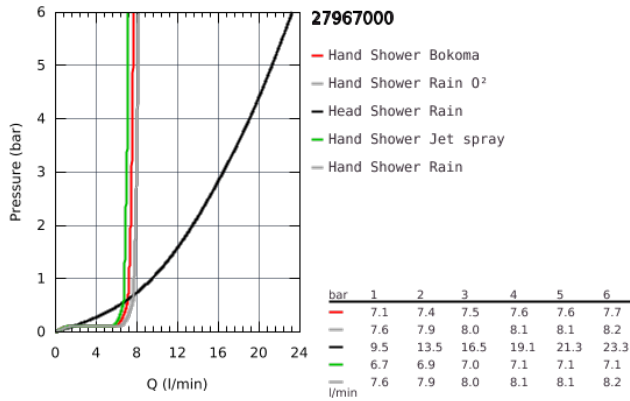

27 967 000 RAINSHOWER SYSTEM 210 SHOWER SYSTEM WITH THERMOSTAT FOR WALL MOUNTING