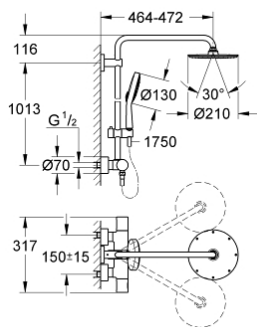

27 967 000 RAINSHOWER SYSTEM 210 SHOWER SYSTEM WITH THERMOSTAT FOR WALL MOUNTING

PRODUCT DESCRIPTION

- horizontal swivable 450 mm projection shower arm
- exposed thermostatic shower with Aquadimmer function
- allows change between:
 - Rainshower Cosmopolitan 210 head shower (28 368 000)
- material: metal
- with ball joint
- rotation angle $\pm 15^\circ$
- hand shower Power&Soul Cosmopolitan 130 (27 664 000)
- adjustable height via gliding element (12 140 000)
- Silverflex shower hose 1750 mm (28 388 000)
- GROHE TurboStat compact cartridge with wax thermoelement
- GROHE SafeStop safety button at 38°C (calibration required)
- GROHE SafeStop Plus optional temperature limiter at 43°C included
- GROHE CoolTouch
- GROHE DreamSpray perfect spray pattern
- GROHE One-Click Showering spray selection with one click
- GROHE StarLight chrome finish
- SpeedClean anti-limescale system
- Inner WaterGuide for a longer life
- minimum flow rate 7 l/min.