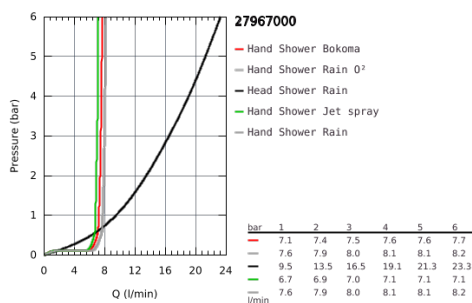

27 967 000 RAINSHOWER SYSTEM 210 SHOWER SYSTEM WITH THERMOSTAT FOR WALL MOUNTING

PRODUCT DESCRIPTION

- horizontal swivable 450 mm projection shower arm
- exposed thermostatic shower with Aquadimmer function
- allows change between:
 - Rainshower Cosmopolitan 210 head shower (28 368 000)
- material: metal
- with ball joint
- rotation angle $\pm 15^\circ$
- hand shower Power&Soul Cosmopolitan 130 (27 664 000)
- adjustable height via gliding element (12 140 000)
- Silverflex shower hose 1750 mm (28 388 000)
- GROHE TurboStat compact cartridge with wax thermoelement
- GROHE SafeStop safety button at 38°C (calibration required)
- GROHE SafeStop Plus optional temperature limiter at 43°C included
- GROHE CoolTouch
- GROHE DreamSpray perfect spray pattern
- GROHE One-Click Showering spray selection with one click
- GROHE StarLight chrome finish
- SpeedClean anti-limescale system
- Inner WaterGuide for a longer life
- minimum flow rate 7 l/min.