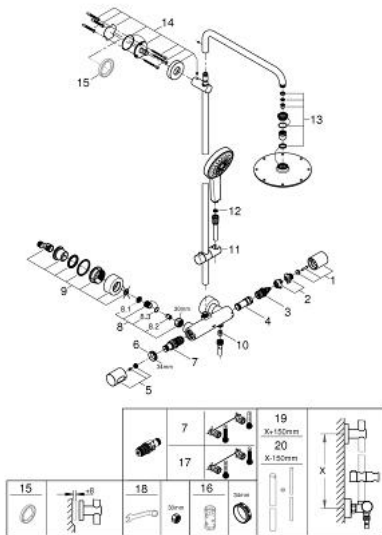

27 967 000 RAINSHOWER SYSTEM 210 SHOWER SYSTEM WITH THERMOSTAT FOR WALL MOUNTING

SPARE PARTS, April 2017 – now

1. 1: Aquadimmer handle (Spare part-nr. 47804000)
   - 2: Temperature limiter (Spare part-nr. 47723000)
   - 3: Aquadimmer (Spare part-nr. 47364000)
   - 4: Water flow (Spare part-nr. 47887000)
   - 5: Temperature scale handle (Spare part-nr. 47811000)
   - 6: retaining ring (Spare part-nr. 47743000)
   - 7: Thermostatic compact cartridge 1/2" (Spare part-nr. 47439000)
   - 8: Non-return valve (Spare part-nr. 47189000)
   - 8.1: Filter (Spare part-nr. 0726400M)
   - 8.2: Non-return valve (Spare part-nr. 08565000)
   - 8.3: O-Ring Ø17 x Ø2 (Spare part-nr. 0305500M)
   - 9: S-union (Spare part-nr. 12693000)
   - 10: Non-return valve (Spare part-nr. 08565000)
   - 11: Sliding piece (Spare part-nr. 12140000)
   - 12: Strainer (Spare part-nr. 0700200M)
   - 13: Inlet valve assembly (Spare part-nr. 45933000)
   - 14: Outlet shower holder (Spare part-nr. 48279000)
   - 15: Spacer (Spare part-nr. 27180000)*
   - 16: Socket Spanner (Spare part-nr. 19332000)*
   - 17: GROHE TurboStat cartridge 1/2" (Spare part-nr. 47175000)*
   - 18: Special Spanner (Spare part-nr. 19377000)*
   - 19: Shower system pipe for retrofitting (Spare part-nr. 48053000)*
   - 20: Shower system pipe for retrofitting (Spare part-nr. 48054000)*
   - 21: Shower arm for shower systems (Spare part-nr. 14047000)*
2. Optional accessories