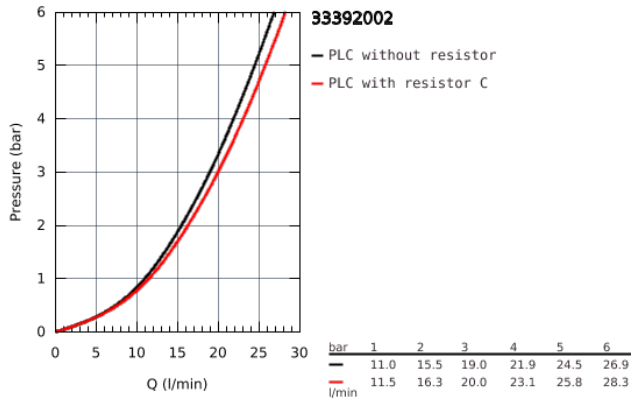

### 33 392 002 EURODISC COSMOPOLITAN SINGLE-LEVER BATH/SHOWER MIXER 1/2"

#### PRODUCT DESCRIPTION

- deck mounted
- metal lever
- GROHE SilkMove 46 mm ceramic cartridge
- GROHE StarLight chrome finish
- adjustable flow rate limiter
- adjustable minimum flow rate 2.5 l/min
- automatic diverter: bath/shower
- mousseur
- integrated non-return valve in the shower outlet 1/2"
- pillar unions
- protected against backflow
- optional temperature limiter (46 308 000)

33 392 002 **EURODISC COSMOPOLITAN SINGLE-LEVER BATH/SHOWER MIXER 1/2"**