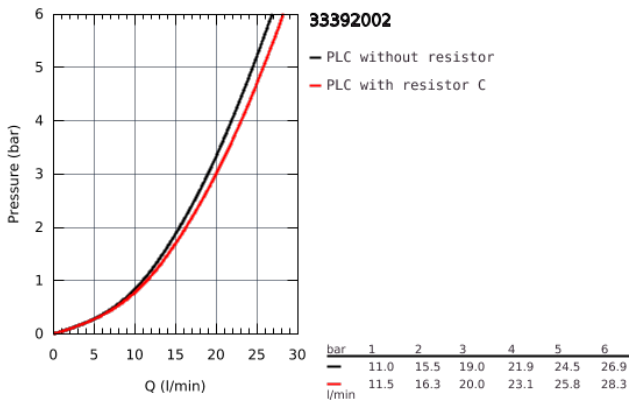

### 33 392 002 EURODISC COSMOPOLITAN SINGLE-LEVER BATH/SHOWER MIXER 1/2"

#### PRODUCT DESCRIPTION

- deck mounted
- metal lever
- GROHE SilkMove 46 mm ceramic cartridge
- GROHE StarLight chrome finish
- adjustable flow rate limiter
- adjustable minimum flow rate 2.5 l/min
- automatic diverter: bath/shower
- mousseur
- integrated non-return valve in the shower outlet 1/2"
- pillar unions
- protected against backflow
- optional temperature limiter (46 308 000)

33 392 002 **EURODISC COSMOPOLITAN SINGLE-LEVER BATH/SHOWER MIXER 1/2"**