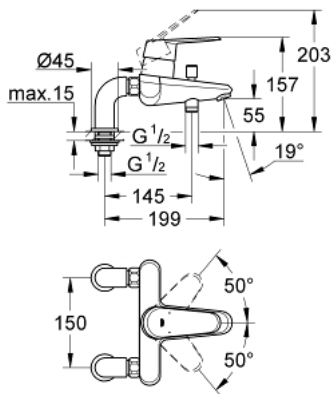

### 33 392 002 EURODISC COSMOPOLITAN SINGLE-LEVER BATH/SHOWER MIXER 1/2"

#### PRODUCT DESCRIPTION

- deck mounted
- metal lever
- GROHE SilkMove 46 mm ceramic cartridge
- GROHE StarLight chrome finish
- adjustable flow rate limiter
- adjustable minimum flow rate 2.5 l/min
- automatic diverter: bath/shower
- mousseur
- integrated non-return valve in the shower outlet 1/2"
- pillar unions
- protected against backflow
- optional temperature limiter (46 308 000)

33 392 002 **EURODISC COSMOPOLITAN SINGLE-LEVER BATH/SHOWER MIXER 1/2"**

### SPARE PARTS, May 2010 – now

- 1: Lever (Spare part-nr. 46743000)
- 2: Shield for cross handle (Spare part-nr. 46427000)
- 3: Cartridge (Spare part-nr. 46048000)
- 4: Screw joint (Spare part-nr. 45044000)
- 5: Pillar union, pair (Spare part-nr. 14012000)
- 6: Diverter knob (Spare part-nr. 64309000)
- 7: Diverter (Spare part-nr. 65655000)
- 8: Non-return valve (Spare part-nr. 08565000)
- 9: Flow restrictor (Spare part-nr. 13952000)
- 10: Temperature limiter (Spare part-nr. 46308000)\*
- 11: Extension 3/4", 20 mm (Spare part-nr. 0713000M)\*
- 12: Special Spanner (Spare part-nr. 19377000)\*