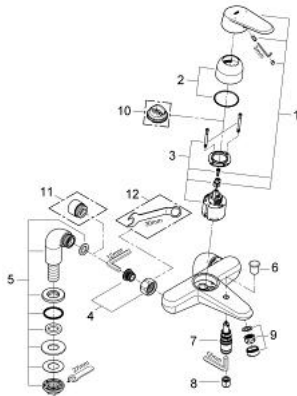

#### PRODUCT DESCRIPTION

- deck mounted
- metal lever
- GROHE SilkMove 46 mm ceramic cartridge
- GROHE StarLight chrome finish
- adjustable flow rate limiter
- adjustable minimum flow rate 2.5 l/min
- automatic diverter: bath/shower
- mousseur
- integrated non-return valve in the shower outlet 1/2"
- pillar unions
- protected against backflow
- optional temperature limiter (46 308 000)

33 392 002 **EURODISC COSMOPOLITAN SINGLE-LEVER BATH/SHOWER MIXER 1/2"**

## 33 392 002 EURODISC COSMOPOLITAN SINGLE-LEVER BATH/SHOWER MIXER 1/2"

### SPARE PARTS, May 2010 – now

- 1: Lever (Spare part-nr. 46743000)
- 2: Shield for cross handle (Spare part-nr. 46427000)
- 3: Cartridge (Spare part-nr. 46048000)
- 4: Screw joint (Spare part-nr. 45044000)
- 5: Pillar union, pair (Spare part-nr. 14012000)
- 6: Diverter knob (Spare part-nr. 64309000)
- 7: Diverter (Spare part-nr. 65655000)
- 8: Non-return valve (Spare part-nr. 08565000)
- 9: Flow restrictor (Spare part-nr. 13952000)
- 10: Temperature limiter (Spare part-nr. 46308000)\*
- 11: Extension 3/4", 20 mm (Spare part-nr. 0713000M)\*
- 12: Special Spanner (Spare part-nr. 19377000)\*