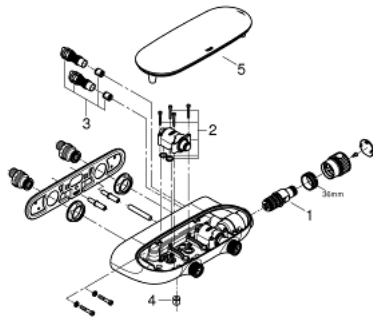

34 714 000 GROHTHERM SMARTCONTROL COMBI THERMOSTATIC SHOWER MIXER WITH 2 VALVES, EXPOSED/CONCEALED

PRODUCT DESCRIPTION

- wall mounted
- GROHE CoolTouch prevents scalding on hot surfaces
- GROHE StarLight chrome finish
- GROHE TurboStat compact cartridge with wax thermoelement
- GROHE ProGrip with knurl structure
- GROHE SafeStop safety button at 38°C (calibration required)
- GROHE SafeStop Plus optional temperature limiter at 43°C included
- GROHE EcoJoy technology for less water and perfect flow
- GROHE SmartControl push for ON-OFF, turn for volume adjustment from EcoJoy to full flow
- exchangeable symbols
- GROHE EasyReach shower tray
- shower bottom outlet 1/2"
- multiple outlets can be run simultaneously
- protected against backflow
- requires concealed body 26 449 000 – to be ordered separately

34 714 000 **GROHTHERM SMARTCONTROL COMBI THERMOSTATIC SHOWER MIXER
WITH 2 VALVES, EXPOSED/CONCEALED**

34 714 000 GROHTHERM SMARTCONTROL COMBI THERMOSTATIC SHOWER MIXER WITH 2 VALVES, EXPOSED/CONCEALED

SPARE PARTS, October 2018 – now

- 1: Thermostatic compact cartridge 1/2" (Spare part-nr. 47439000)
- 2: Cartridge (Spare part-nr. 48297000)
- 3: Non-return valve (Spare part-nr. 4901000M)
- 4: Non-return valve (Spare part-nr. 08565000)
- 5: cover (Spare part-nr. 48482000)
- 6: Socket Spanner (Spare part-nr. 49059000)*
- 7: GROHE TurboStat cartridge 1/2" (Spare part-nr. 47175000)*