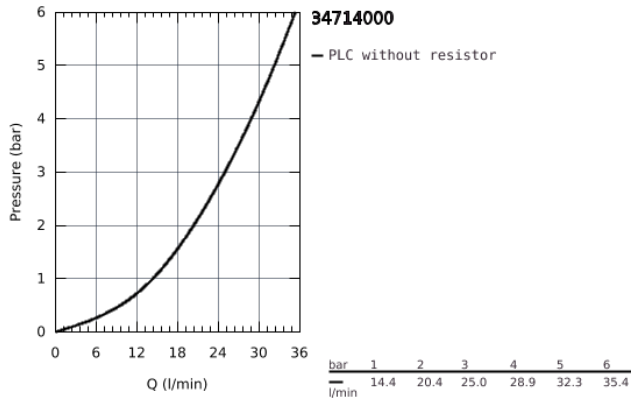

34 714 000 GROHTHERM SMARTCONTROL COMBI THERMOSTATIC SHOWER MIXER WITH 2 VALVES, EXPOSED/CONCEALED

PRODUCT DESCRIPTION

- wall mounted
- GROHE CoolTouch prevents scalding on hot surfaces
- GROHE StarLight chrome finish
- GROHE TurboStat compact cartridge with wax thermoelement
- GROHE ProGrip with knurl structure
- GROHE SafeStop safety button at 38°C (calibration required)
- GROHE SafeStop Plus optional temperature limiter at 43°C included
- GROHE EcoJoy technology for less water and perfect flow
- GROHE SmartControl push for ON-OFF, turn for volume adjustment from EcoJoy to full flow
- exchangeable symbols
- GROHE EasyReach shower tray
- shower bottom outlet 1/2"
- multiple outlets can be run simultaneously
- protected against backflow
- requires concealed body 26 449 000 – to be ordered separately

34 714 000 **GROHTHERM SMARTCONTROL COMBI THERMOSTATIC SHOWER MIXER
WITH 2 VALVES, EXPOSED/CONCEALED**

34 714 000 GROHTHERM SMARTCONTROL COMBI THERMOSTATIC SHOWER MIXER WITH 2 VALVES, EXPOSED/CONCEALED