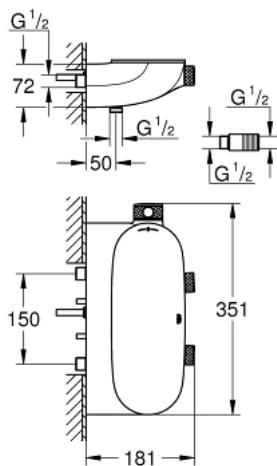

34 714 000 GROHTHERM SMARTCONTROL COMBI THERMOSTATIC SHOWER MIXER WITH 2 VALVES, EXPOSED/CONCEALED

PRODUCT DESCRIPTION

- wall mounted
- GROHE CoolTouch prevents scalding on hot surfaces
- GROHE StarLight chrome finish
- GROHE TurboStat compact cartridge with wax thermoelement
- GROHE ProGrip with knurl structure
- GROHE SafeStop safety button at 38°C (calibration required)
- GROHE SafeStop Plus optional temperature limiter at 43°C included
- GROHE EcoJoy technology for less water and perfect flow
- GROHE SmartControl push for ON-OFF, turn for volume adjustment from EcoJoy to full flow
- exchangeable symbols
- GROHE EasyReach shower tray
- shower bottom outlet 1/2"
- multiple outlets can be run simultaneously
- protected against backflow
- requires concealed body 26 449 000 – to be ordered separately

SPARE PARTS, October 2018 – now

- 1: Thermostatic compact cartridge 1/2" (Spare part-nr. 47439000)
- 2: Cartridge (Spare part-nr. 48297000)
- 3: Non-return valve (Spare part-nr. 4901000M)
- 4: Non-return valve (Spare part-nr. 08565000)
- 5: cover (Spare part-nr. 48482000)
- 6: Socket Spanner (Spare part-nr. 49059000)*
- 7: GROHE TurboStat cartridge 1/2" (Spare part-nr. 47175000)*