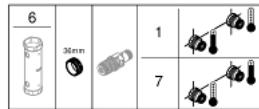

34 714 000 GROHTHERM SMARTCONTROL COMBI THERMOSTATIC SHOWER MIXER WITH 2 VALVES, EXPOSED/CONCEALED

PRODUCT DESCRIPTION

- wall mounted
- GROHE CoolTouch prevents scalding on hot surfaces
- GROHE StarLight chrome finish
- GROHE TurboStat compact cartridge with wax thermoelement
- GROHE ProGrip with knurl structure
- GROHE SafeStop safety button at 38°C (calibration required)
- GROHE SafeStop Plus optional temperature limiter at 43°C included
- GROHE EcoJoy technology for less water and perfect flow
- GROHE SmartControl push for ON-OFF, turn for volume adjustment from EcoJoy to full flow
- exchangeable symbols
- GROHE EasyReach shower tray
- shower bottom outlet 1/2"
- multiple outlets can be run simultaneously
- protected against backflow
- requires concealed body 26 449 000 – to be ordered separately

34 714 000 **GROHTHERM SMARTCONTROL COMBI THERMOSTATIC SHOWER MIXER
WITH 2 VALVES, EXPOSED/CONCEALED**

34 714 000 GROHTHERM SMARTCONTROL COMBI THERMOSTATIC SHOWER MIXER WITH 2 VALVES, EXPOSED/CONCEALED

SPARE PARTS, October 2018 – now

- 1: Thermostatic compact cartridge 1/2" (Spare part-nr. 47439000)
- 2: Cartridge (Spare part-nr. 48297000)
- 3: Non-return valve (Spare part-nr. 4901000M)
- 4: Non-return valve (Spare part-nr. 08565000)
- 5: cover (Spare part-nr. 48482000)
- 6: Socket Spanner (Spare part-nr. 49059000)*
- 7: GROHE TurboStat cartridge 1/2" (Spare part-nr. 47175000)*