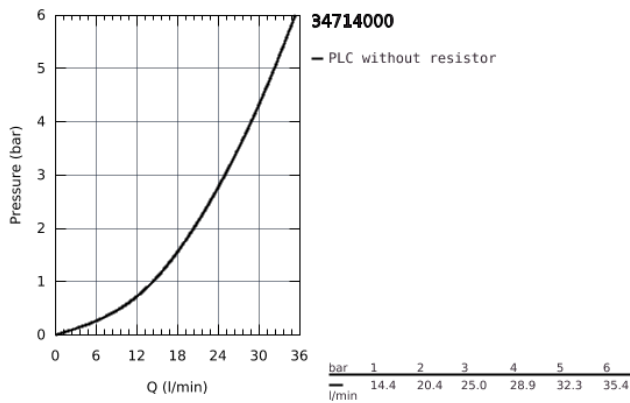

34 714 000 GROHTHERM SMARTCONTROL COMBI THERMOSTATIC SHOWER MIXER WITH 2 VALVES, EXPOSED/CONCEALED

PRODUCT DESCRIPTION

- wall mounted
- GROHE CoolTouch prevents scalding on hot surfaces
- GROHE StarLight chrome finish
- GROHE TurboStat compact cartridge with wax thermoelement
- GROHE ProGrip with knurl structure
- GROHE SafeStop safety button at 38°C (calibration required)
- GROHE SafeStop Plus optional temperature limiter at 43°C included
- GROHE EcoJoy technology for less water and perfect flow
- GROHE SmartControl push for ON-OFF, turn for volume adjustment from EcoJoy to full flow
- exchangeable symbols
- GROHE EasyReach shower tray
- shower bottom outlet 1/2"
- multiple outlets can be run simultaneously
- protected against backflow
- requires concealed body 26 449 000 – to be ordered separately

34 714 000 **GROHTHERM SMARTCONTROL COMBI THERMOSTATIC SHOWER MIXER
WITH 2 VALVES, EXPOSED/CONCEALED**

34 714 000 GROHTHERM SMARTCONTROL COMBI THERMOSTATIC SHOWER MIXER WITH 2 VALVES, EXPOSED/CONCEALED