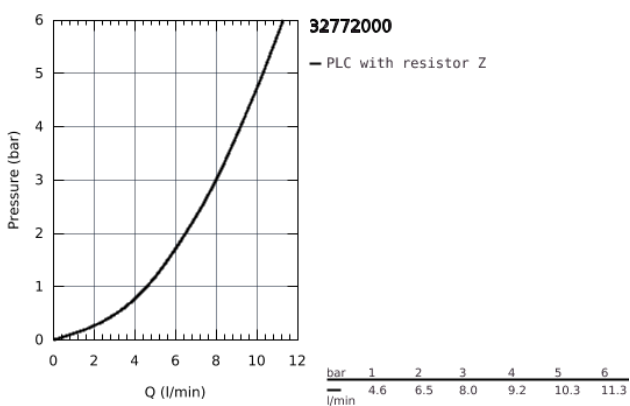

## 32 772 000 EUROECO SPECIAL SINGLE-LEVER BASIN MIXER

### PRODUCT DESCRIPTION

- wall mounted
- GROHE StarLight chrome finish
- GROHE SilkMove 46 mm ceramic cartridge
- GROHE EcoJoy technology for less water and perfect flow
- adjustable minimum flow rate 2.5 l/min
- adjustable temperature limiter
- adjustable flow rate limiter
- laminar flow straightener 9 l/min
- cast swivel spout, lockable
- projection 222 mm
- metal lever
- lever length 170 mm
- without connection unions
- water saving

### SPARE PARTS, May 2009 – now

- 1: Lever 170 mm (Spare part-nr. 46689000)
- 2: Shield for cross handle (Spare part-nr. 46570000)
- 3: Temperature limiter (Spare part-nr. 46375000)
- 4: Cartridge (Spare part-nr. 46048000)
- 5: Screw joint (Spare part-nr. 45044000)
- 6: Cast swivel spout (Spare part-nr. 13270000)
- 6.1: Stop screw (Spare part-nr. 4669000M)
- 6.2: O-Ring  $\varnothing 13,5 \times \varnothing 2,75$  (Spare part-nr. 0128500M)
- 6.3: set of screws (Spare part-nr. 46670000)
- 6.4: Flow straightener (Spare part-nr. 13960000)
- 7: Extension 3/4", 20 mm (Spare part-nr. 0713000M)\*
- 8: Lever 160 mm (Spare part-nr. 32871000)\*