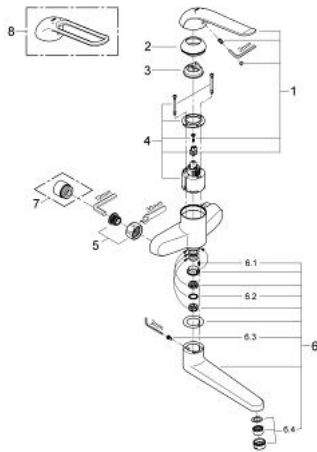

### PRODUCT DESCRIPTION

- wall mounted
- GROHE StarLight chrome finish
- GROHE SilkMove 46 mm ceramic cartridge
- GROHE EcoJoy technology for less water and perfect flow
- adjustable minimum flow rate 2.5 l/min
- adjustable temperature limiter
- adjustable flow rate limiter
- laminar flow straightener 9 l/min
- cast swivel spout, lockable
- projection 222 mm
- metal lever
- lever length 170 mm
- without connection unions
- water saving

### SPARE PARTS, May 2009 – now

- 1: Lever 170 mm (Spare part-nr. 46689000)
- 2: Shield for cross handle (Spare part-nr. 46570000)
- 3: Temperature limiter (Spare part-nr. 46375000)
- 4: Cartridge (Spare part-nr. 46048000)
- 5: Screw joint (Spare part-nr. 45044000)
- 6: Cast swivel spout (Spare part-nr. 13270000)
- 6.1: Stop screw (Spare part-nr. 4669000M)
- 6.2: O-Ring  $\varnothing 13,5 \times \varnothing 2,75$  (Spare part-nr. 0128500M)
- 6.3: set of screws (Spare part-nr. 46670000)
- 6.4: Flow straightener (Spare part-nr. 13960000)
- 7: Extension 3/4", 20 mm (Spare part-nr. 0713000M)\*
- 8: Lever 160 mm (Spare part-nr. 32871000)\*