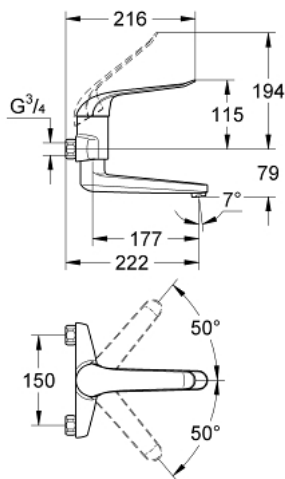

### PRODUCT DESCRIPTION

- wall mounted
- GROHE StarLight chrome finish
- GROHE SilkMove 46 mm ceramic cartridge
- GROHE EcoJoy technology for less water and perfect flow
- adjustable minimum flow rate 2.5 l/min
- adjustable temperature limiter
- adjustable flow rate limiter
- laminar flow straightener 9 l/min
- cast swivel spout, lockable
- projection 222 mm
- metal lever
- lever length 170 mm
- without connection unions
- water saving

### SPARE PARTS, May 2009 – now

- 1: Lever 170 mm (Spare part-nr. 46689000)
- 2: Shield for cross handle (Spare part-nr. 46570000)
- 3: Temperature limiter (Spare part-nr. 46375000)
- 4: Cartridge (Spare part-nr. 46048000)
- 5: Screw joint (Spare part-nr. 45044000)
- 6: Cast swivel spout (Spare part-nr. 13270000)
- 6.1: Stop screw (Spare part-nr. 4669000M)
- 6.2: O-Ring  $\varnothing 13,5 \times \varnothing 2,75$  (Spare part-nr. 0128500M)
- 6.3: set of screws (Spare part-nr. 46670000)
- 6.4: Flow straightener (Spare part-nr. 13960000)
- 7: Extension 3/4", 20 mm (Spare part-nr. 0713000M)\*
- 8: Lever 160 mm (Spare part-nr. 32871000)\*