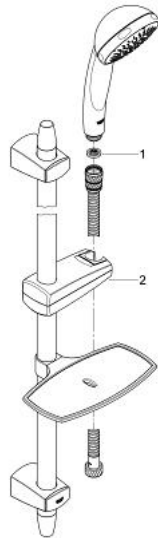

## 28 732 000 VITALIO COMFORT 100 SHOWER RAIL SET 3 SPRAYS

### PRODUCT DESCRIPTION

- Needle Jet / Rain / Massage
- Consisting of:
  - hand shower (28 730)
  - shower rail, 700 mm (27 176)
  - shower hose 1.750 mm (28 745)
  - soap dish (07 910)
- GROHE EcoJoy technology for less water and perfect flow
- GROHE EcoJoy 9.5 l/min flow rate
- GROHE StarLight chrome finish
- GROHE CoolTouch safety housing
- GROHE FastFixation (variable distance between wall shower holders to adapt to existing holes)
- Twistfree preventing the hose from twisting
- SpeedClean anti-limescale system
- carton pack

28 732 000 **VITALIO COMFORT 100 SHOWER RAIL SET 3 SPRAYS**

**SPARE PARTS**, October 2004 – now

1: Strainer (Spare part-nr. 0700200M)

2: Sliding piece (Spare part-nr. 07879000)