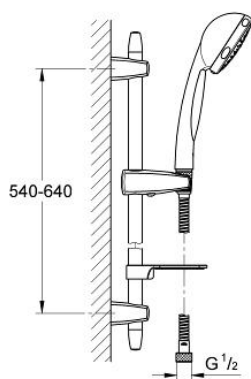

## 28 732 000 VITALIO COMFORT 100 SHOWER RAIL SET 3 SPRAYS

### PRODUCT DESCRIPTION

- Needle Jet / Rain / Massage
- Consisting of:
  - hand shower (28 730)
  - shower rail, 700 mm (27 176)
  - shower hose 1.750 mm (28 745)
  - soap dish (07 910)
- GROHE EcoJoy technology for less water and perfect flow
- GROHE EcoJoy 9.5 l/min flow rate
- GROHE StarLight chrome finish
- GROHE CoolTouch safety housing
- GROHE FastFixation (variable distance between wall shower holders to adapt to existing holes)
- Twistfree preventing the hose from twisting
- SpeedClean anti-limescale system
- carton pack

28 732 000 **VITALIO COMFORT 100 SHOWER RAIL SET 3 SPRAYS**

**SPARE PARTS**, October 2004 – now

1: Strainer (Spare part-nr. 0700200M)

2: Sliding piece (Spare part-nr. 07879000)