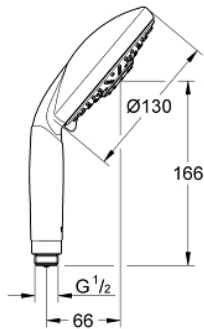

28 764 000 RAINSHOWER CLASSIC 130 HAND SHOWER 3 SPRAYS

PRODUCT DESCRIPTION

- Rain / Jet / Pure
- GROHE StarLight chrome finish
- SpeedClean anti-limescale system
- Inner WaterGuide for a longer life

28 764 000 **RAINSHOWER CLASSIC 130 HAND SHOWER 3 SPRAYS**

SPARE PARTS, April 2005 – now

1: Strainer (Spare part-nr. 0700200M)