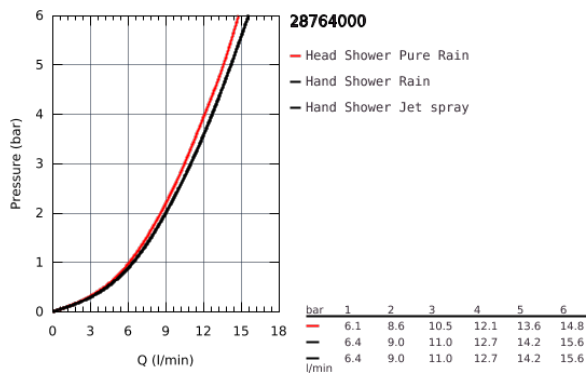

28 764 000 RAINSHOWER CLASSIC 130 HAND SHOWER 3 SPRAYS

PRODUCT DESCRIPTION

- Rain / Jet / Pure
- GROHE StarLight chrome finish
- SpeedClean anti-limescale system
- Inner WaterGuide for a longer life

28 764 000 **RAINSHOWER CLASSIC 130 HAND SHOWER 3 SPRAYS**