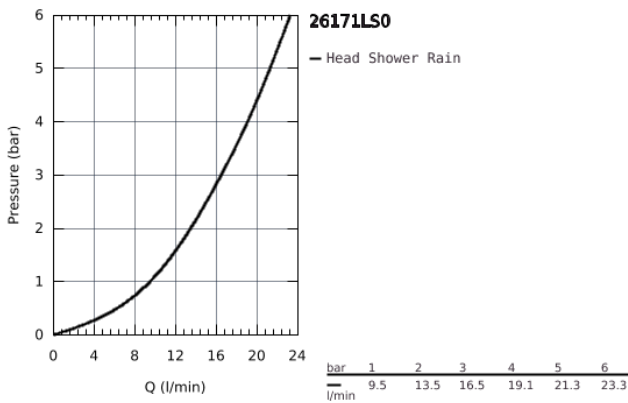

26 171 LS0 RAINSHOWER COSMOPOLITAN 210 HEAD SHOWER SET 422 MM, 1 SPRAY

PRODUCT DESCRIPTION

- Consisting of:
- Rainshower Cosmopolitan 210 metal head shower, spray plate white (28 368 LS0)
- 1 spray pattern:
- Rain
- Rainshower shower arm 422 mm, escutcheon white (26 146 LS0)
- GROHE DreamSpray perfect spray pattern
- GROHE StarLight chrome finish
- SpeedClean anti-limescale system
- suitable for instantaneous heater
- starting at 0.5 bar flow pressure

26 171 LS0 **RAINSHOWER COSMOPOLITAN 210 HEAD SHOWER SET 422 MM, 1 SPRAY**

26 171 LS0 **RAINSHOWER COSMOPOLITAN 210 HEAD SHOWER SET 422 MM, 1 SPRAY**

SPARE PARTS, September 2013 – now

1: Inlet valve assembly (Spare part-nr. 45933000)