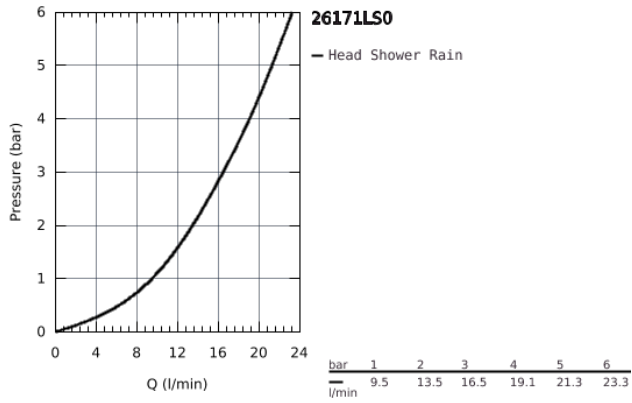

26 171 LS0 RAINSHOWER COSMOPOLITAN 210 HEAD SHOWER SET 422 MM, 1 SPRAY

PRODUCT DESCRIPTION

- Consisting of:
- Rainshower Cosmopolitan 210 metal head shower, spray plate white (28 368 LS0)
- 1 spray pattern:
- Rain
- Rainshower shower arm 422 mm, escutcheon white (26 146 LS0)
- GROHE DreamSpray perfect spray pattern
- GROHE StarLight chrome finish
- SpeedClean anti-limescale system
- suitable for instantaneous heater
- starting at 0.5 bar flow pressure

26 171 LS0 **RAINSHOWER COSMOPOLITAN 210 HEAD SHOWER SET 422 MM, 1 SPRAY**

26 171 LS0 **RAINSHOWER COSMOPOLITAN 210 HEAD SHOWER SET 422 MM, 1 SPRAY**

SPARE PARTS, September 2013 – now

1: Inlet valve assembly (Spare part-nr. 45933000)