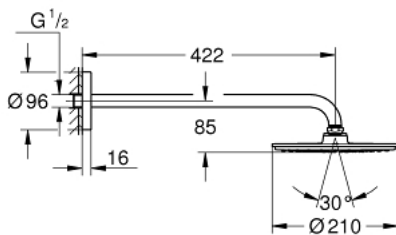

26 171 LS0 RAINSHOWER COSMOPOLITAN 210 HEAD SHOWER SET 422 MM, 1 SPRAY

PRODUCT DESCRIPTION

- Consisting of:
- Rainshower Cosmopolitan 210 metal head shower, spray plate white (28 368 LS0)
- 1 spray pattern:
- Rain
- Rainshower shower arm 422 mm, escutcheon white (26 146 LS0)
- GROHE DreamSpray perfect spray pattern
- GROHE StarLight chrome finish
- SpeedClean anti-limescale system
- suitable for instantaneous heater
- starting at 0.5 bar flow pressure

26 171 LS0 **RAINSHOWER COSMOPOLITAN 210 HEAD SHOWER SET 422 MM, 1 SPRAY**

26 171 LS0 **RAINSHOWER COSMOPOLITAN 210 HEAD SHOWER SET 422 MM, 1 SPRAY**

SPARE PARTS, September 2013 – now

1: Inlet valve assembly (Spare part-nr. 45933000)