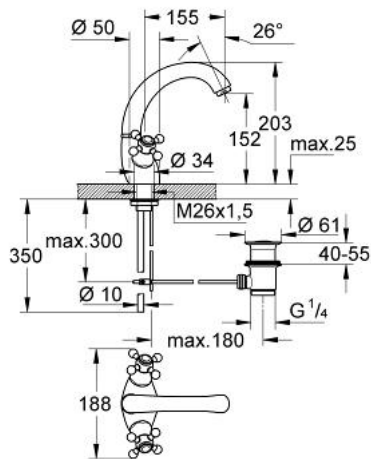

21 014 000 **SINFONIA BASIN MIXER, 1/2"**

PRODUCT DESCRIPTION

- ceramic headparts 1/2", 180°
- swivel cast spout with mousseur
- projection 155 mm
- pop-up waste set 1 1/4"
- copper pipes
- with cross handles
- GROHE StarLight chrome finish

21 014 000 **SINFONIA BASIN MIXER, 1/2"**

SPARE PARTS, July 2008 – now

- 1: Cross handle (Spare part-nr. 45291000)
- 1.1: Marking piece (Spare part-nr. 45305000)
- 2: Cover Cap (Spare part-nr. 00061000)
- 3: Ceramic headpart, 1/2" (Spare part-nr. 45346000)
- 3.1: O-Ring $\varnothing 18,2 \times \varnothing 1,7$ (Spare part-nr. 0392400M)
- 4: Biflo spout (Spare part-nr. 13078000)
- 4.1: Flow restrictor (Spare part-nr. 13929000)
- 5: Pop-up rod (Spare part-nr. 07511000)
- 6: Shank mounting kit (Spare part-nr. 46078000)
- 7: Pop-up waste set 1 1/4" (Spare part-nr. 28910000)
- 7.1: Chrome bath plug (Spare part-nr. 07182000)
- 7.2: Eccentric rod (Spare part-nr. 07052000)