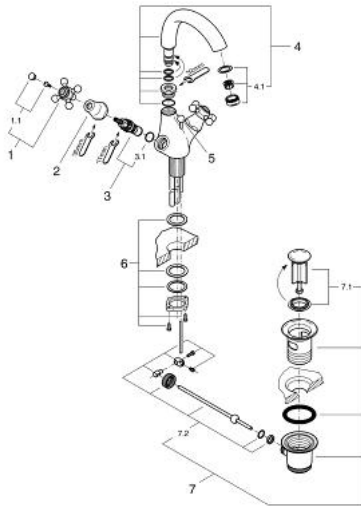

21 014 000 **SINFONIA BASIN MIXER, 1/2"**

PRODUCT DESCRIPTION

- ceramic headparts 1/2", 180°
- swivel cast spout with mousseur
- projection 155 mm
- pop-up waste set 1 1/4"
- copper pipes
- with cross handles
- GROHE StarLight chrome finish

21 014 000 **SINFONIA BASIN MIXER, 1/2"**

SPARE PARTS, July 2008 – now

- 1: Cross handle (Spare part-nr. 45291000)
- 1.1: Marking piece (Spare part-nr. 45305000)
- 2: Cover Cap (Spare part-nr. 00061000)
- 3: Ceramic headpart, 1/2" (Spare part-nr. 45346000)
- 3.1: O-Ring $\varnothing 18,2 \times \varnothing 1,7$ (Spare part-nr. 0392400M)
- 4: Biflo spout (Spare part-nr. 13078000)
- 4.1: Flow restrictor (Spare part-nr. 13929000)
- 5: Pop-up rod (Spare part-nr. 07511000)
- 6: Shank mounting kit (Spare part-nr. 46078000)
- 7: Pop-up waste set 1 1/4" (Spare part-nr. 28910000)
- 7.1: Chrome bath plug (Spare part-nr. 07182000)
- 7.2: Eccentric rod (Spare part-nr. 07052000)