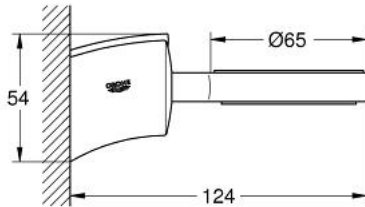

40 288 000 TENS0 GLASS/SOAP DISH HOLDER

PRODUCT DESCRIPTION

- for soap dish
- without soap dish
- GROHE StarLight chrome finish

Pure Freude
an Wasser

40 288 000 **TENSO GLASS/SOAP DISH HOLDER**

SPARE PARTS, January 2000 – now