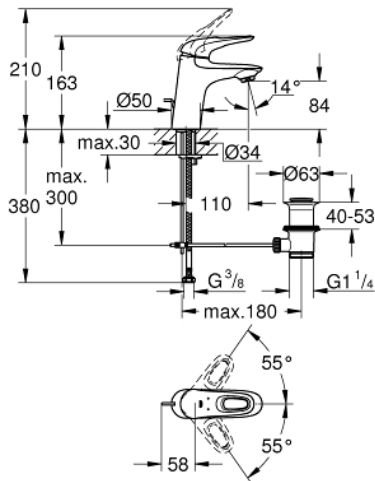

23 564 003 **EUROSTYLE BASIN MIXER 1/2"**
S-SIZE

PRODUCT DESCRIPTION

- monobloc installation
- loop metal lever
- GROHE SilkMove 35 mm ceramic cartridge
- adjustable flow rate limiter
- with temperature limiter
- GROHE StarLight chrome finish
- GROHE EcoJoy mousseur 5.7 l/min
- GROHE FastFixation installation system
- pop-up waste set 1 1/4"

- flexible connection hoses

23 564 003 **EUROSTYLE BASIN MIXER 1/2"**
S-SIZE

SPARE PARTS, January 2015 – now

- 1: Lever (Spare part-nr. 46938000)
 - 2: Shield for cross handle (Spare part-nr. 46492000)
 - 3: Screw ring (Spare part-nr. 46815000)
 - 4: Cartridge (Spare part-nr. 46374000)
 - 5: Flow restrictor (Spare part-nr. 48159000)
 - 6: Pop-up rod (Spare part-nr. 46739000)
 - 7: Shank mounting kit (Spare part-nr. 46671000)
 - 8: Pop-up waste set 1 1/4" (Spare part-nr. 28910000)
 - 8.1: Chrome bath plug (Spare part-nr. 07182000)
 - 8.2: Eccentric rod (Spare part-nr. 07052000)
 - 9: Eccentric rod (Spare part-nr. 07341000)*
 - 10: Socket Spanner (Spare part-nr. 19332000)*
 - 11: Mounting wrench (Spare part-nr. 19017000)*
- * Optional accessories