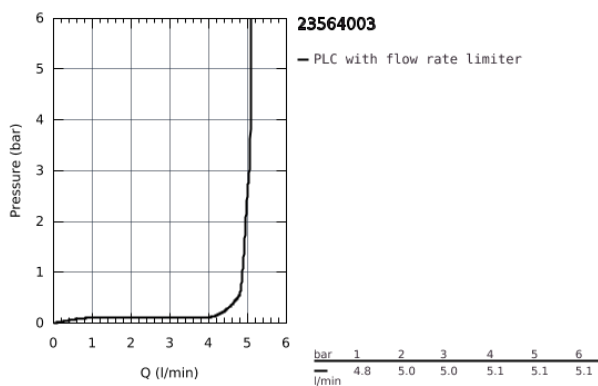

23 564 003 **EUROSTYLE BASIN MIXER 1/2"**
S-SIZE

PRODUCT DESCRIPTION

- monobloc installation
- loop metal lever
- GROHE SilkMove 35 mm ceramic cartridge
- adjustable flow rate limiter
- with temperature limiter
- GROHE StarLight chrome finish
- GROHE EcoJoy mousseur 5.7 l/min
- GROHE FastFixation installation system
- pop-up waste set 1 1/4"

- flexible connection hoses

23 564 003 **EUROSTYLE BASIN MIXER 1/2"**
S-SIZE

SPARE PARTS, January 2015 – now

- 1: Lever (Spare part-nr. 46938000)
 - 2: Shield for cross handle (Spare part-nr. 46492000)
 - 3: Screw ring (Spare part-nr. 46815000)
 - 4: Cartridge (Spare part-nr. 46374000)
 - 5: Flow restrictor (Spare part-nr. 48159000)
 - 6: Pop-up rod (Spare part-nr. 46739000)
 - 7: Shank mounting kit (Spare part-nr. 46671000)
 - 8: Pop-up waste set 1 1/4" (Spare part-nr. 28910000)
 - 8.1: Chrome bath plug (Spare part-nr. 07182000)
 - 8.2: Eccentric rod (Spare part-nr. 07052000)
 - 9: Eccentric rod (Spare part-nr. 07341000)*
 - 10: Socket Spanner (Spare part-nr. 19332000)*
 - 11: Mounting wrench (Spare part-nr. 19017000)*
- * Optional accessories