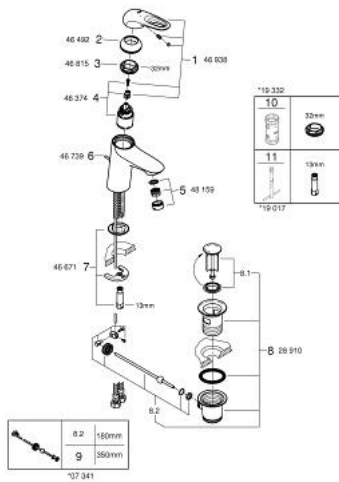

23 564 003 **EUROSTYLE BASIN MIXER 1/2"**
S-SIZE

PRODUCT DESCRIPTION

- monobloc installation
- loop metal lever
- GROHE SilkMove 35 mm ceramic cartridge
- adjustable flow rate limiter
- with temperature limiter
- GROHE StarLight chrome finish
- GROHE EcoJoy mousseur 5.7 l/min
- GROHE FastFixation installation system
- pop-up waste set 1 1/4"

- flexible connection hoses

23 564 003 **EUROSTYLE BASIN MIXER 1/2"**
S-SIZE

SPARE PARTS, January 2015 – now

- 1: Lever (Spare part-nr. 46938000)
 - 2: Shield for cross handle (Spare part-nr. 46492000)
 - 3: Screw ring (Spare part-nr. 46815000)
 - 4: Cartridge (Spare part-nr. 46374000)
 - 5: Flow restrictor (Spare part-nr. 48159000)
 - 6: Pop-up rod (Spare part-nr. 46739000)
 - 7: Shank mounting kit (Spare part-nr. 46671000)
 - 8: Pop-up waste set 1 1/4" (Spare part-nr. 28910000)
 - 8.1: Chrome bath plug (Spare part-nr. 07182000)
 - 8.2: Eccentric rod (Spare part-nr. 07052000)
 - 9: Eccentric rod (Spare part-nr. 07341000)*
 - 10: Socket Spanner (Spare part-nr. 19332000)*
 - 11: Mounting wrench (Spare part-nr. 19017000)*
- * Optional accessories