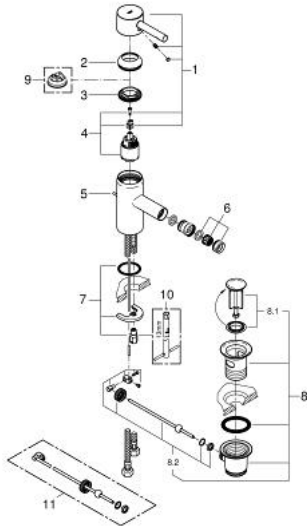

33 603 000 **ESSENCE BIDET MIXER 1/2"**
S-SIZE

SPARE PARTS, August 2014 – now

- 1: Lever (Spare part-nr. 46535000)
- 2: Shield for cross handle (Spare part-nr. 46436000)
- 3: Screw coupling (Spare part-nr. 46460000)
- 4: Cartridge (Spare part-nr. 46374000)
- 5: Pop-up rod (Spare part-nr. 46739000)
- 6: Flow restrictor (Spare part-nr. 13929000)
- 7: Shank mounting kit (Spare part-nr. 46249000)
- 8: Pop-up waste set 1 1/4" (Spare part-nr. 28910000)
- 8.1: Chrome bath plug (Spare part-nr. 07182000)
- 8.2: Eccentric rod (Spare part-nr. 07052000)
- 9: Temperature limiter (Spare part-nr. 46375000)*
- 10: Mounting wrench (Spare part-nr. 19017000)*
- 11: Eccentric rod (Spare part-nr. 07341000)*