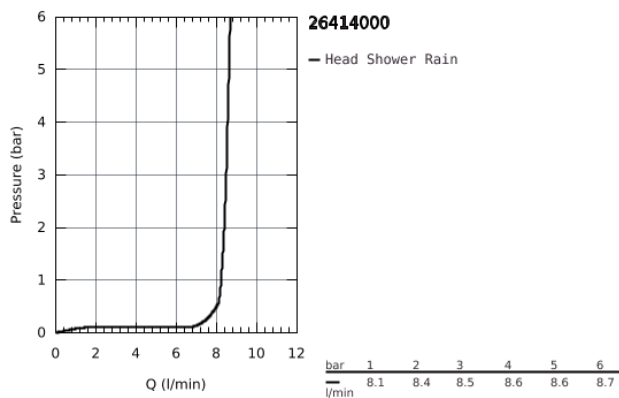

26 414 000 TEMPESTA 210 HEAD SHOWER SET CEILING 142 MM, 1 SPRAY

PRODUCT DESCRIPTION

- Consisting of:
- head shower Tempesta 210 9.5 l/min (26 410)
- 1 spray pattern:
- Rain
- Rainshower shower arm ceiling 142 mm (28 724 000)
- GROHE EcoJoy 9.5 l/min flow limiter
- GROHE DreamSpray perfect spray pattern
- GROHE StarLight chrome finish
- SpeedClean anti-limescale system
- Inner WaterGuide for a longer life
- suitable for instantaneous heater

26 414 000 **TEMPESTA 210 HEAD SHOWER SET CEILING 142 MM, 1 SPRAY**

26 414 000 **TEMPESTA 210 HEAD SHOWER SET CEILING 142 MM, 1 SPRAY**

SPARE PARTS, July 2016 – now

1: Fibre seal dia. Ø 18,5 x Ø 12 x 2 (Spare part-nr. 0138900M)