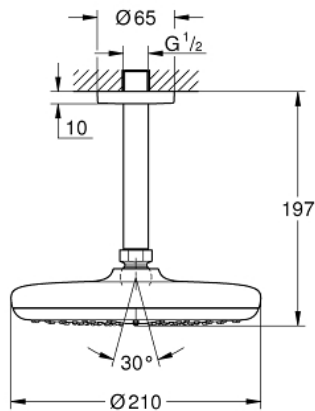

26 414 000 TEMPESTA 210 HEAD SHOWER SET CEILING 142 MM, 1 SPRAY

PRODUCT DESCRIPTION

- Consisting of:
- head shower Tempesta 210 9.5 l/min (26 410)
- 1 spray pattern:
- Rain
- Rainshower shower arm ceiling 142 mm (28 724 000)
- GROHE EcoJoy 9.5 l/min flow limiter
- GROHE DreamSpray perfect spray pattern
- GROHE StarLight chrome finish
- SpeedClean anti-limescale system
- Inner WaterGuide for a longer life
- suitable for instantaneous heater

26 414 000 **TEMPESTA 210 HEAD SHOWER SET CEILING 142 MM, 1 SPRAY**

26 414 000 **TEMPESTA 210 HEAD SHOWER SET CEILING 142 MM, 1 SPRAY**

SPARE PARTS, July 2016 – now

1: Fibre seal dia. Ø 18,5 x Ø 12 x 2 (Spare part-nr. 0138900M)