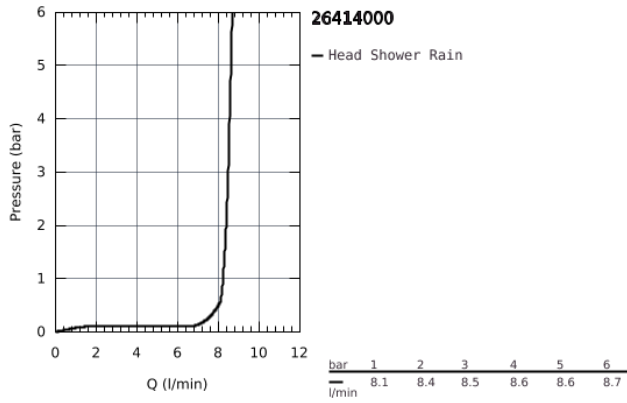

26 414 000 TEMPESTA 210 HEAD SHOWER SET CEILING 142 MM, 1 SPRAY

PRODUCT DESCRIPTION

- Consisting of:
- head shower Tempesta 210 9.5 l/min (26 410)
- 1 spray pattern:
- Rain
- Rainshower shower arm ceiling 142 mm (28 724 000)
- GROHE EcoJoy 9.5 l/min flow limiter
- GROHE DreamSpray perfect spray pattern
- GROHE StarLight chrome finish
- SpeedClean anti-limescale system
- Inner WaterGuide for a longer life
- suitable for instantaneous heater

26 414 000 **TEMPESTA 210 HEAD SHOWER SET CEILING 142 MM, 1 SPRAY**

26 414 000 **TEMPESTA 210 HEAD SHOWER SET CEILING 142 MM, 1 SPRAY**

SPARE PARTS, July 2016 – now

1: Fibre seal dia. Ø 18,5 x Ø 12 x 2 (Spare part-nr. 0138900M)