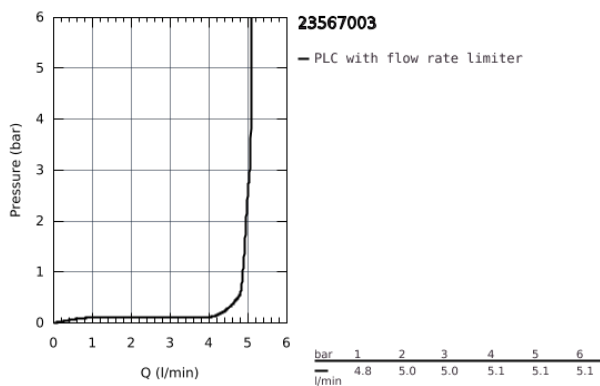

23 567 003 **EUROSTYLE BASIN MIXER 1/2"**  
**S-SIZE**

**PRODUCT DESCRIPTION**

- monobloc installation
  - loop metal lever
  - GROHE SilkMove 35 mm ceramic cartridge
  - adjustable flow rate limiter
  - with temperature limiter
  - GROHE StarLight chrome finish
  - GROHE EcoJoy mousseur 5.7 l/min
  - GROHE Zero isolated inner water ways - lead and nickel free within the tap
  - GROHE FastFixation installation system
  - smooth body
- 
- flexible connection hoses

23 567 003 **EUROSTYLE BASIN MIXER 1/2"**  
**S-SIZE**

**SPARE PARTS**, January 2015 – now

- 1: Lever (Spare part-nr. 46938000)
  - 2: Shield for cross handle (Spare part-nr. 46492000)
  - 3: Screw ring (Spare part-nr. 46815000)
  - 4: Cartridge (Spare part-nr. 46374000)
  - 5: Flow restrictor (Spare part-nr. 48159000)
  - 6: Shank mounting kit (Spare part-nr. 46671000)
  - 7: Socket Spanner (Spare part-nr. 19332000)\*
  - 8: Mounting wrench (Spare part-nr. 19017000)\*
- \* Optional accessories