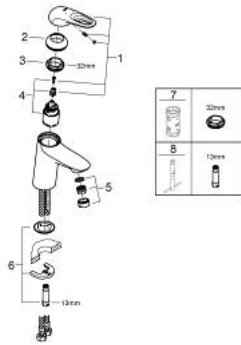

23 567 003 **EUROSTYLE BASIN MIXER 1/2"**  
**S-SIZE**

**PRODUCT DESCRIPTION**

- monobloc installation
  - loop metal lever
  - GROHE SilkMove 35 mm ceramic cartridge
  - adjustable flow rate limiter
  - with temperature limiter
  - GROHE StarLight chrome finish
  - GROHE EcoJoy mousseur 5.7 l/min
  - GROHE Zero isolated inner water ways - lead and nickel free within the tap
  - GROHE FastFixation installation system
  - smooth body
- 
- flexible connection hoses

23 567 003 **EUROSTYLE BASIN MIXER 1/2"**  
**S-SIZE**

**SPARE PARTS**, January 2015 – now

- 1: Lever (Spare part-nr. 46938000)
  - 2: Shield for cross handle (Spare part-nr. 46492000)
  - 3: Screw ring (Spare part-nr. 46815000)
  - 4: Cartridge (Spare part-nr. 46374000)
  - 5: Flow restrictor (Spare part-nr. 48159000)
  - 6: Shank mounting kit (Spare part-nr. 46671000)
  - 7: Socket Spanner (Spare part-nr. 19332000)\*
  - 8: Mounting wrench (Spare part-nr. 19017000)\*
- \* Optional accessories