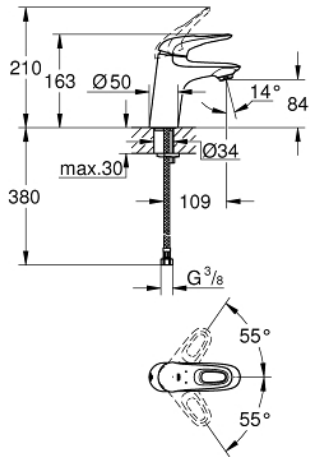

23 567 003 **EUROSTYLE BASIN MIXER 1/2"**  
**S-SIZE**

**PRODUCT DESCRIPTION**

- monobloc installation
  - loop metal lever
  - GROHE SilkMove 35 mm ceramic cartridge
  - adjustable flow rate limiter
  - with temperature limiter
  - GROHE StarLight chrome finish
  - GROHE EcoJoy mousseur 5.7 l/min
  - GROHE Zero isolated inner water ways - lead and nickel free within the tap
  - GROHE FastFixation installation system
  - smooth body
- 
- flexible connection hoses

23 567 003 **EUROSTYLE BASIN MIXER 1/2"**  
**S-SIZE**

**SPARE PARTS**, January 2015 – now

- 1: Lever (Spare part-nr. 46938000)
  - 2: Shield for cross handle (Spare part-nr. 46492000)
  - 3: Screw ring (Spare part-nr. 46815000)
  - 4: Cartridge (Spare part-nr. 46374000)
  - 5: Flow restrictor (Spare part-nr. 48159000)
  - 6: Shank mounting kit (Spare part-nr. 46671000)
  - 7: Socket Spanner (Spare part-nr. 19332000)\*
  - 8: Mounting wrench (Spare part-nr. 19017000)\*
- \* Optional accessories