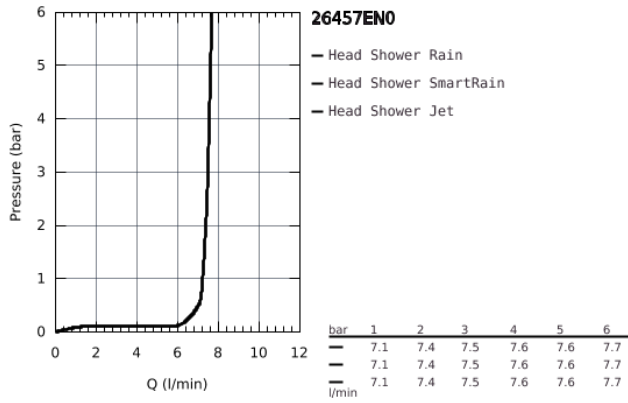

26 457 EN0 EUPHORIA 260 HEAD SHOWER 3 SPRAYS

PRODUCT DESCRIPTION

- Rain, SmartRain, Jet
- Ø 260 mm
- Ball joint +/- 15° rotatable
- connection thread 1/2"
- GROHE EcoJoy 9.5 l/min flow limiter
- GROHE DreamSpray perfect spray pattern
- GROHE StarLight finish
- SpeedClean anti-limescale system
- Inner WaterGuide for a longer life
- suitable for instantaneous heater
- min. recommended pressure 1.0 bar

26 457 EN0 EUPHORIA 260 HEAD SHOWER 3 SPRAYS

26 457 EN0 EUPHORIA 260 HEAD SHOWER 3 SPRAYS

SPARE PARTS, October 2016 – now

1: Fibre seal dia. Ø 18,5 x Ø 12 x 2 (Spare part-nr. 0138900M)

2: Strainer (Spare part-nr. 48007000)