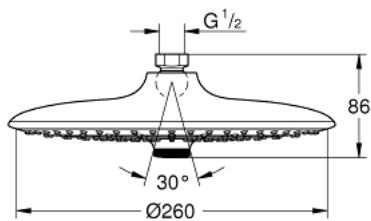

26 457 EN0 EUPHORIA 260 HEAD SHOWER 3 SPRAYS

PRODUCT DESCRIPTION

- Rain, SmartRain, Jet
- Ø 260 mm
- Ball joint +/- 15° rotatable
- connection thread 1/2"
- GROHE EcoJoy 9.5 l/min flow limiter
- GROHE DreamSpray perfect spray pattern
- GROHE StarLight finish
- SpeedClean anti-limescale system
- Inner WaterGuide for a longer life
- suitable for instantaneous heater
- min. recommended pressure 1.0 bar

26 457 EN0 EUPHORIA 260 HEAD SHOWER 3 SPRAYS

26 457 EN0 EUPHORIA 260 HEAD SHOWER 3 SPRAYS

SPARE PARTS, October 2016 – now

1: Fibre seal dia. Ø 18,5 x Ø 12 x 2 (Spare part-nr. 0138900M)

2: Strainer (Spare part-nr. 48007000)