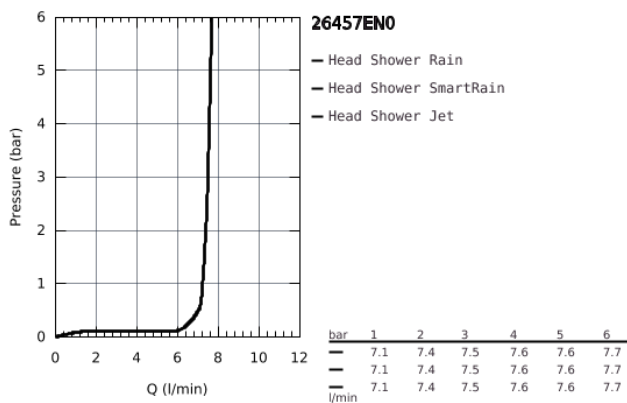

26 457 EN0 EUPHORIA 260 HEAD SHOWER 3 SPRAYS

PRODUCT DESCRIPTION

- Rain, SmartRain, Jet
- Ø 260 mm
- Ball joint +/- 15° rotatable
- connection thread 1/2"
- GROHE EcoJoy 9.5 l/min flow limiter
- GROHE DreamSpray perfect spray pattern
- GROHE StarLight finish
- SpeedClean anti-limescale system
- Inner WaterGuide for a longer life
- suitable for instantaneous heater
- min. recommended pressure 1.0 bar

26 457 EN0 EUPHORIA 260 HEAD SHOWER 3 SPRAYS

26 457 EN0 EUPHORIA 260 HEAD SHOWER 3 SPRAYS

SPARE PARTS, October 2016 – now

1: Fibre seal dia. Ø 18,5 x Ø 12 x 2 (Spare part-nr. 0138900M)

2: Strainer (Spare part-nr. 48007000)