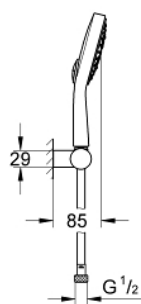

27 741 000 **POWER&SOUL COSMOPOLITAN 130 WALL HOLDER SET 4+ SPRAYS**

PRODUCT DESCRIPTION

- hand shower Power&Soul Cosmopolitan 130 (27 664 000)
- wall shower holder, adjustable (27 055)
- Silverflex shower hose 1750 mm (28 388 000)
- GROHE EcoJoy 9.5 l/min flow limiter
- GROHE DreamSpray perfect spray pattern
- GROHE StarLight chrome finish
- SpeedClean anti-limescale system
- Inner WaterGuide for a longer life
- Twistfree preventing the hose from twisting

27 741 000 **POWER&SOUL COSMOPOLITAN 130 WALL HOLDER SET 4+ SPRAYS**

SPARE PARTS, March 2011 – now

1: Strainer (Spare part-nr. 0700200M)