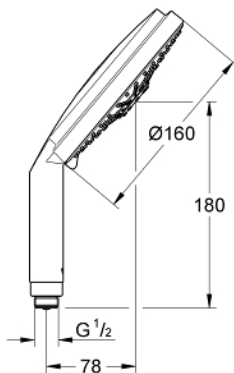

## 28 756 000 RAINSHOWER COSMOPOLITAN 160 HAND SHOWER 4 SPRAYS

### PRODUCT DESCRIPTION

- Rain / Jet / Pure / Champagne spray
- GROHE StarLight chrome finish
- SpeedClean anti-limescale system
- Inner WaterGuide for a longer life
- minimum flow rate 7.5 l/min.

28 756 000 **RAINSHOWER COSMOPOLITAN 160 HAND SHOWER 4 SPRAYS**