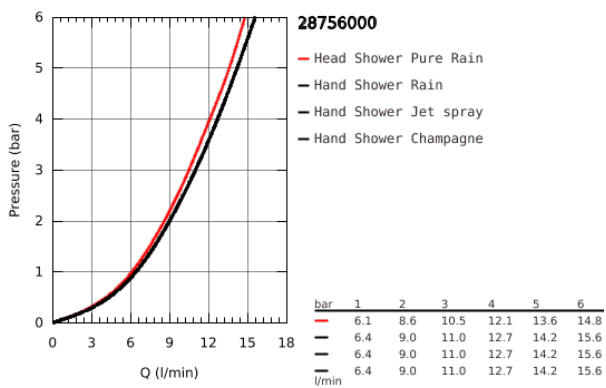

## 28 756 000 RAINSHOWER COSMOPOLITAN 160 HAND SHOWER 4 SPRAYS

### PRODUCT DESCRIPTION

- Rain / Jet / Pure / Champagne spray
- GROHE StarLight chrome finish
- SpeedClean anti-limescale system
- Inner WaterGuide for a longer life
- minimum flow rate 7.5 l/min.

28 756 000 **RAINSHOWER COSMOPOLITAN 160 HAND SHOWER 4 SPRAYS**